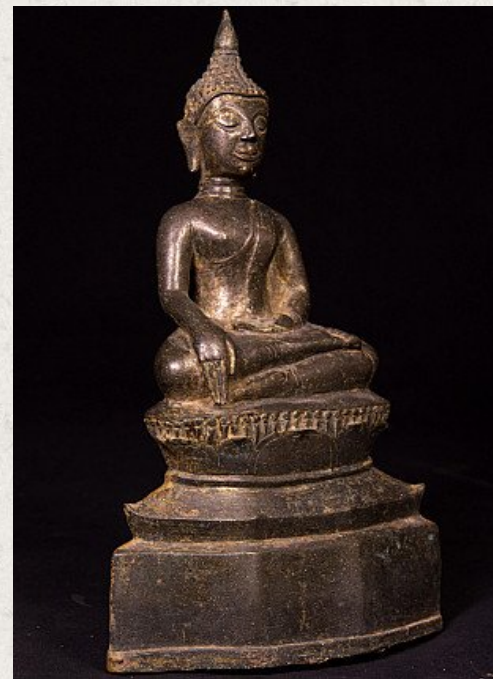

Antique Thai Buddha statue

- Material : bronze
- 22 cm high
- 14 cm wide and 7 cm deep
- Bhumisparsha mudra
18. Jahrhundert
- Originating from Thailand
- Nr: 1644
- Price : 1,500 euro

Asian art

Rielerweg 71-73

7416 ZB Deventer

The Netherlands

burmese-art.com

info@burmese-art.com

+31-6-22192241