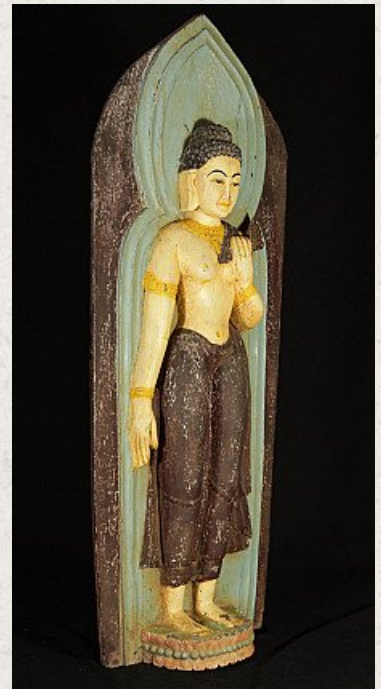

Old wooden Buddha panel

- Material : wood
- 89 cm high
- 36 cm wide and 11 cm deep
- Late 20th century
- Originating from Burma
- Nr: 1920-10
- Price : 300 euro

Asian art

Rielerweg 71-73

7416 ZB Deventer

The Netherlands

www.burmese-art.com

info@burmese-art.com

+31-6-22192241