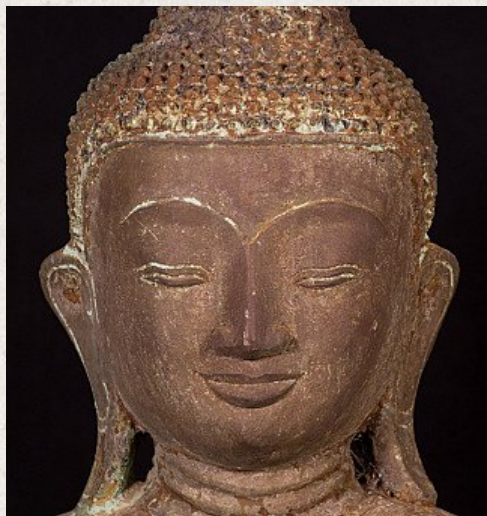

[See on website](#)