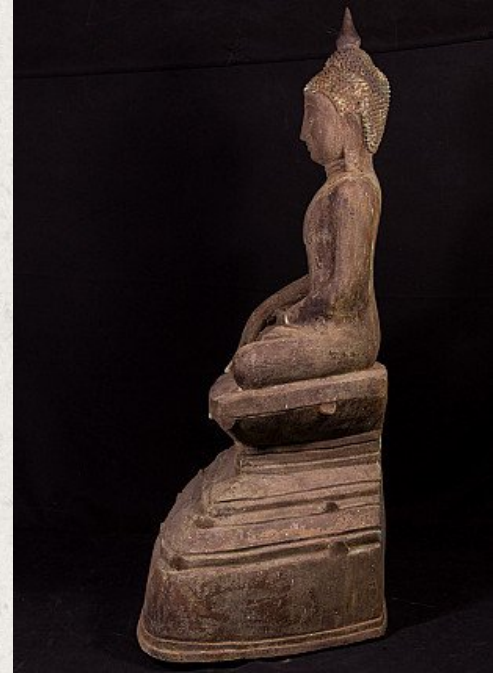

Antique bronze Shan Buddha statue

- Material : bronze
- 98 cm high
- 57 cm wide and 39 cm deep
- Shan (Tai Yai) style
- Bhumisparsha mudra
- Early 20th century - possibly older
- Originating from Burma
- Nr: 2060-71
- Price : 2,350 euro

Asian art

Rielerweg 71-73

7416 ZB Deventer

The Netherlands

burmese-art.com

info@burmese-art.com

+31-6-22192241