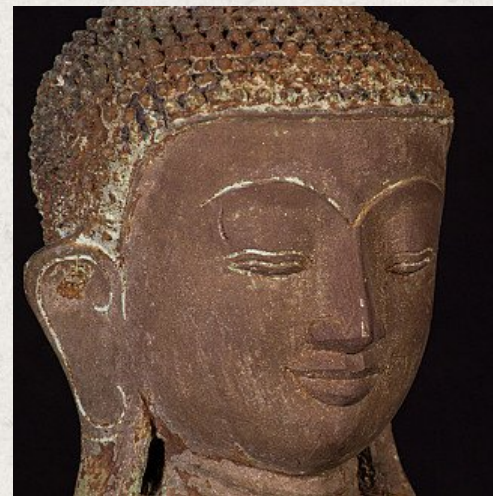

[See on website](#)