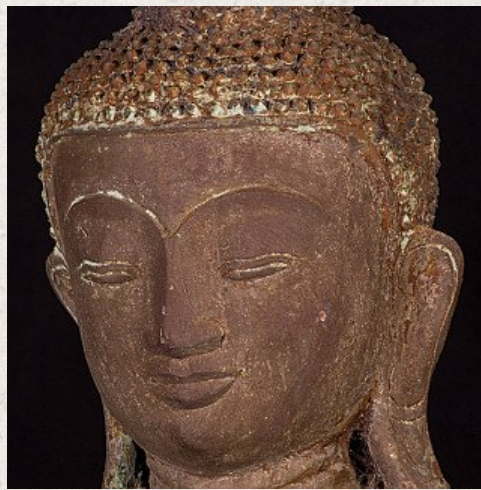

[See on website](#)