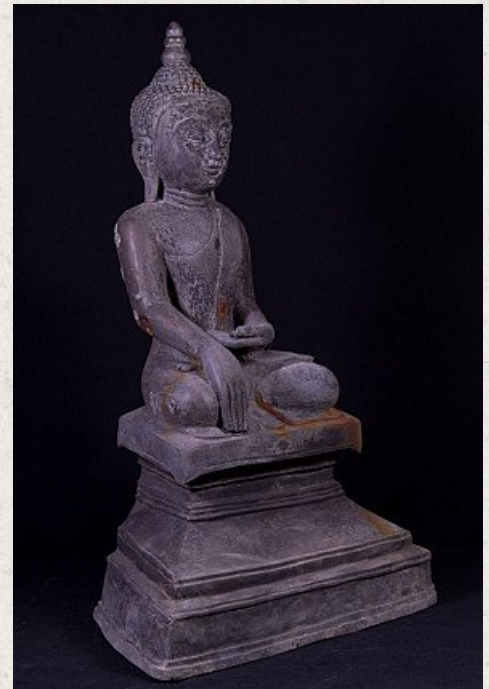

Old bronze Shan Buddha statue

- Material : bronze
- 64 cm high
- 40 cm wide and 24,5 cm deep
- Shan (Tai Yai) style
- Bhumisparsha mudra
- Middle 20th century
- Originating from Burma
- Nr: 2062-62
- Price : 750 euro

Asian art

Rielerweg 71-73

7416 ZB Deventer

The Netherlands

burmese-art.com

info@burmese-art.com

+31-6-22192241