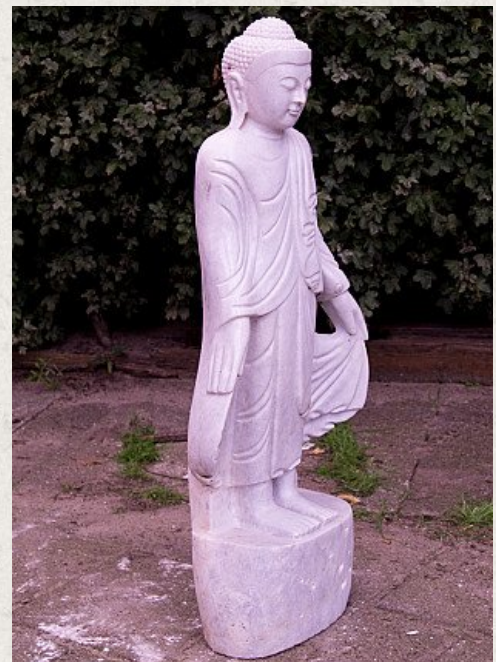

Marble Buddha statue

- Material : marble
- 84 cm high
- 37 cm wide and 16 cm deep
- Mandalay style
- Newly hand carved from 1 block of white marble
- Originating from Burma
- Nr: 2289-4
- Price : 600 euro

Asian art

Rielerweg 71-73

7416 ZB Deventer

The Netherlands

www.burmese-art.com

info@burmese-art.com

+31-6-22192241