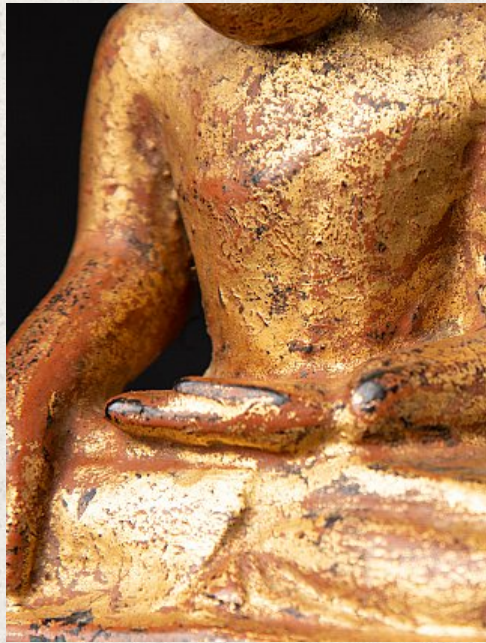

[See on website](#)