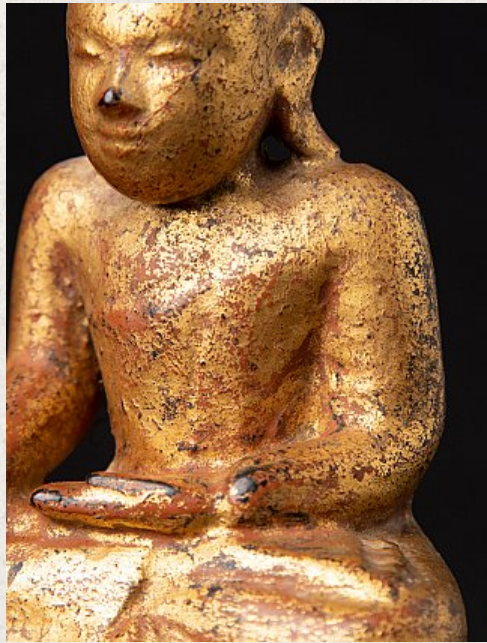

[See on website](#)