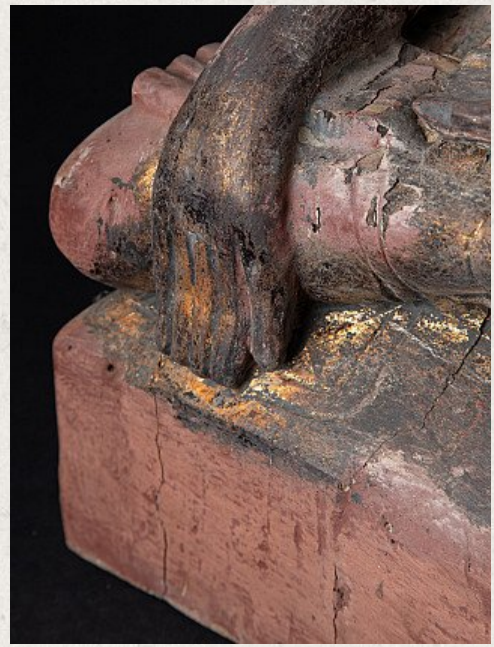

See on
website