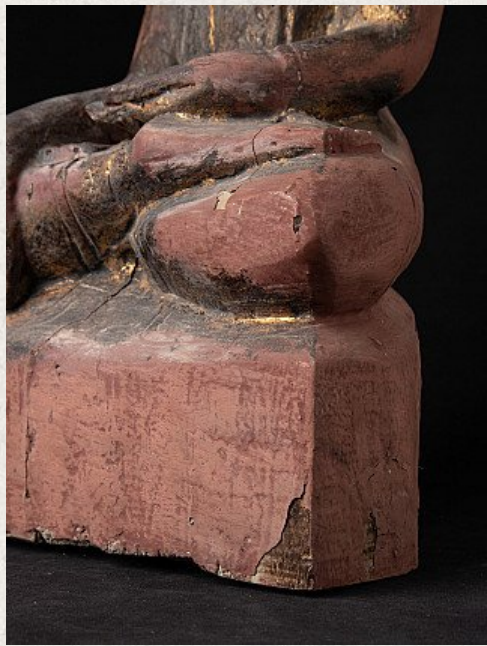

See on
website