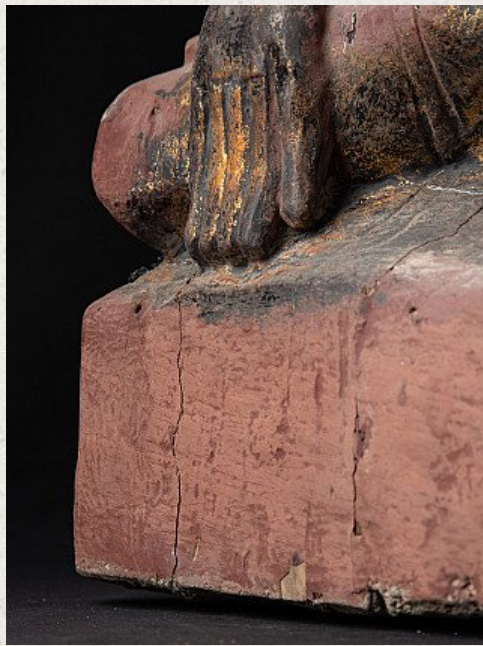

See on
website