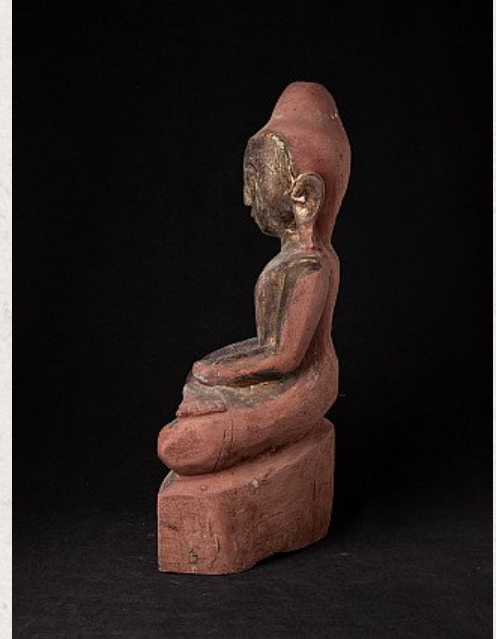

Antique wooden Buddha statue

- Material : wood
- 56,7 cm high
- 30,5 cm wide and 19,4 cm deep
- With traces of 24 krt gilding
- Ava style
- Bhumisparsha mudra
- 19th century
- Originating from Burma
- Nr: 2656-2

Asian art

Rielerweg 71-73

7416 ZB Deventer

The Netherlands

burmese-art.com

info@burmese-art.com

+31-6-22192241