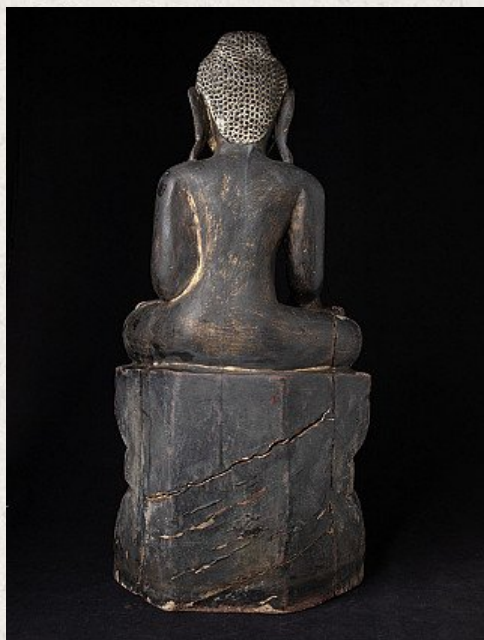

Antique Burmese Shan Buddha statue

- Material : wood
- 65,5 cm high
- 30,8 cm wide and 18 cm deep
- With traces of 24 krt. gilding
- Shan (Tai Yai) style
- Bhumisparsha mudra
- Early 20th century
- Originating from Burma
- Nr: 2661-8
- Price : 450 euro

Asian art

Rielerweg 71-73

7416 ZB Deventer

The Netherlands

burmese-art.com

info@burmese-art.com

+31-6-22192241