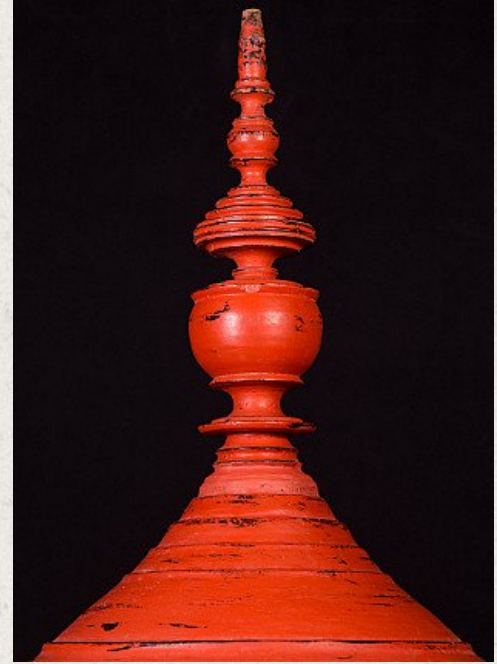

Antique Burmese offering vessel

- Material : wood
- 69 cm high
- 32,5 cm diameter
- Shan (Tai Yai) style
- 19th century
- Weight: 3,2 kgs
- Originating from Burma
- Nr: 2789-6
- Price : 500 euro

Asian art

Rielerweg 71-73

7416 ZB Deventer

The Netherlands

burmese-art.com

info@burmese-art.com

+31-6-22192241