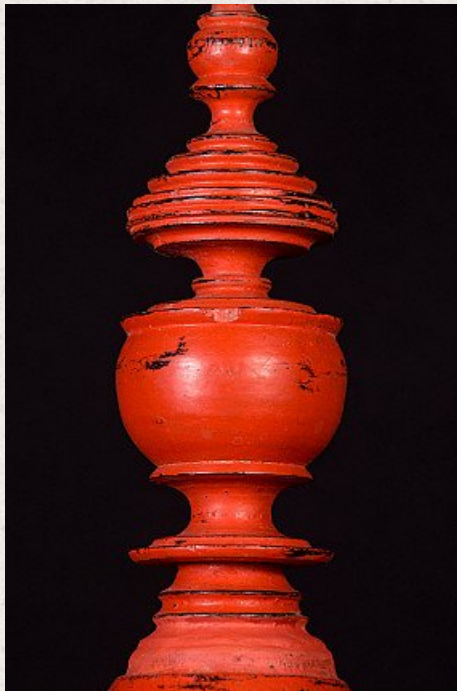

Antique Burmese offering vessel

- Material : wood
- 69 cm high
- 32,5 cm diameter
- Shan (Tai Yai) style
- 19th century
- Weight: 3,2 kgs
- Originating from Burma
- Nr: 2789-6
- Price : 500 euro

Asian art

Rielerweg 71-73

7416 ZB Deventer

The Netherlands

burmese-art.com

info@burmese-art.com

+31-6-22192241