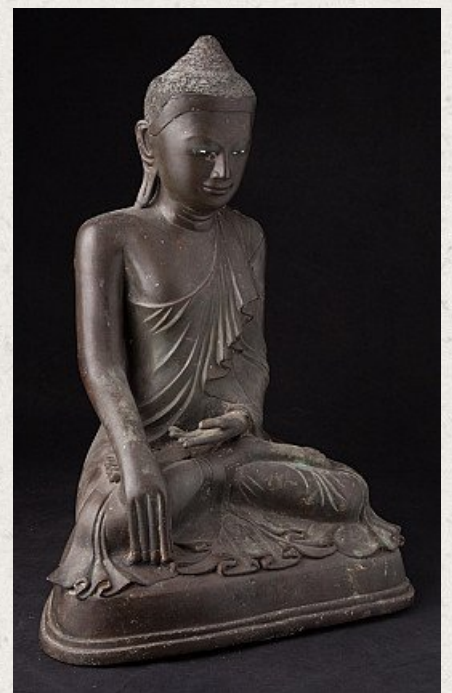

Antique bronze Mandalay Buddha statue

- Material : bronze
- 47 cm high
- 32 cm wide and 23 cm deep
- With inlaid eyes
- Mandalay style
- Bhumisparsha mudra
- 19th century
- Originating from Burma
- Nr: 2800-1
- Price : 1,950 euro

Asian art

Rielerweg 71-73

7416 ZB Deventer

The Netherlands

www.burmese-art.com

info@burmese-art.com

+31-6-22192241