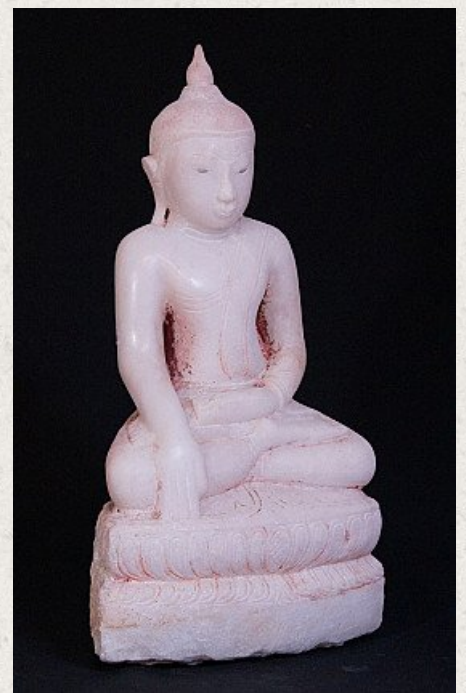

Antique marble Shan Buddha statue

- Material : marble
- 46,5 cm high
- 25 cm wide
- 15,5 cm deep
- Shan (Tai Yai) style
- Bhumisparsha mudra
- 17-18th century
- Traces of original lacquer and 24 krt. gold can be found
- Originating from Burma
- Nr: 2884-7

Asian art

Rielerweg 71-73

7416 ZB Deventer

The Netherlands

www.burmese-art.com

info@burmese-art.com

+31-6-22192241