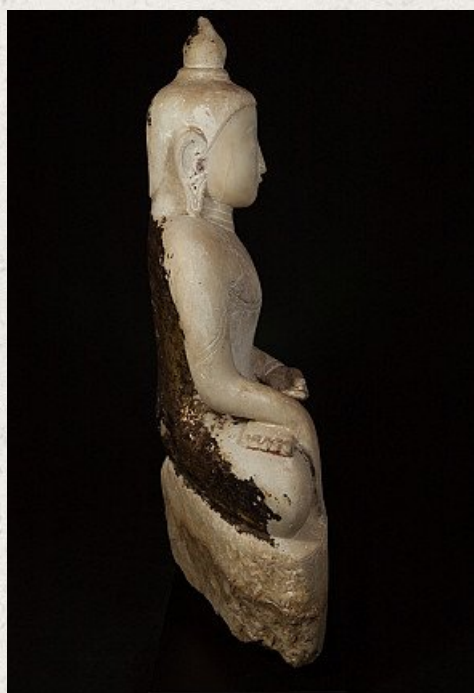

Very special Burmese alabaster Buddha statue

- Material : marble
- 98,5 cm high
- The height is measured including the wooden base
- 55,5 cm wide and 28 cm deep
- Ava style
- Bhumisparsha mudra
- 16th century
- With traces of the original lacquer and 24 krt. gilding
- Very special !!
- Originating from Burma
- Nr: 2898-24
- Price : 14,500 euro

Asian art

Rielerweg 71-73

7416 ZB Deventer

The Netherlands

www.burmese-art.com

info@burmese-art.com

+31-6-22192241