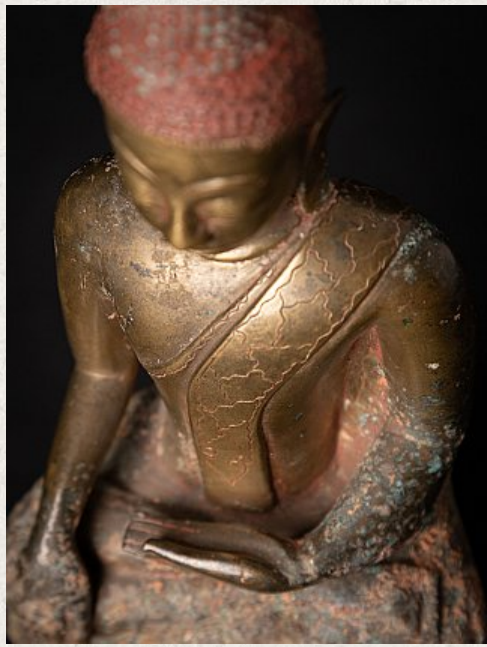

[See on website](#)