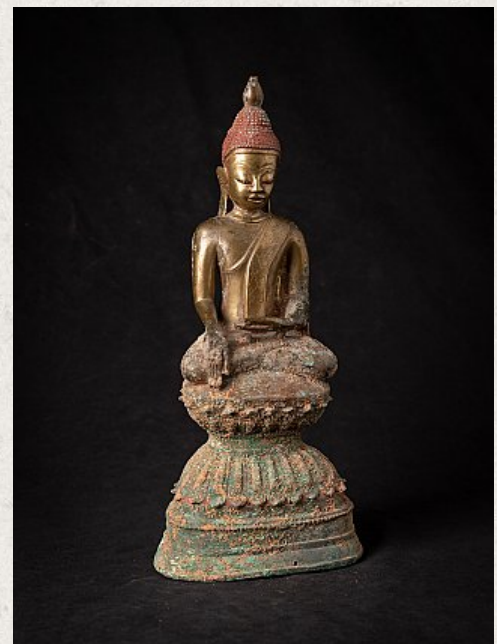

Antique bronze Burmese Buddha statue

- Material : bronze
- 33,9 cm high
- 15,1 cm wide and 10,2 cm deep
- Shan (Tai Yai) style
- Bhumisparsha mudra
- 17th century
- With a very nice facial expression !
- With oxidation spots on the lower half of the image, probably because it has been in the earth for a long time
- Originating from Burma
- Nr: 2908-4
- Price : 2,750 euro

Asian art

Rielerweg 71-73

7416 ZB Deventer

The Netherlands

www.burmese-art.com

info@burmese-art.com

+31-6-22192241