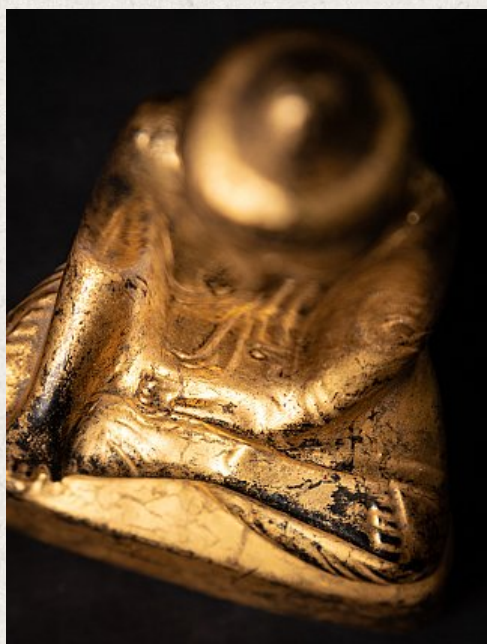

[See on website](#)