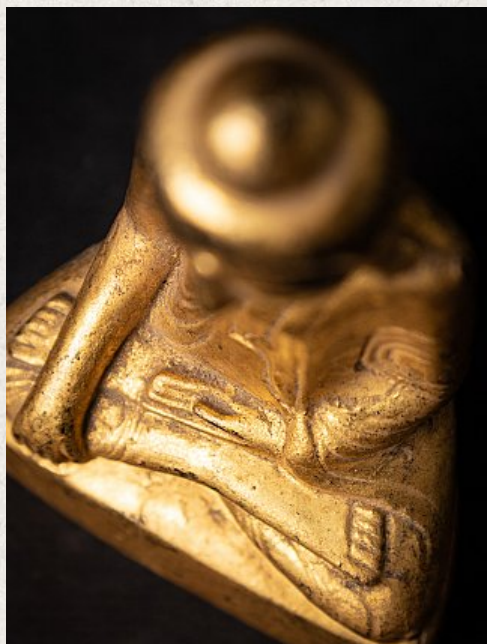

[See on website](#)