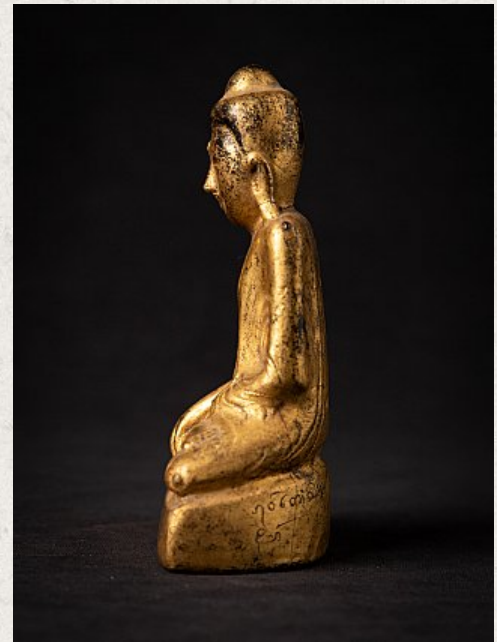

Antique wooden Burmese Shan Buddha

- Material : wood
- 13,4 cm high
- 7,5 cm wide and 4,5 cm deep
- Gilded with 24 krt. gold
- Shan (Tai Yai) style
- Bhumisparsha mudra
- 19th century
- With Burmese inscriptions on the backside of the base
- Originating from Burma
- Nr: 2922-204
- Price : 150 euro

Asian art

Rielerweg 71-73

7416 ZB Deventer

The Netherlands

www.burmese-art.com

info@burmese-art.com

+31-6-22192241