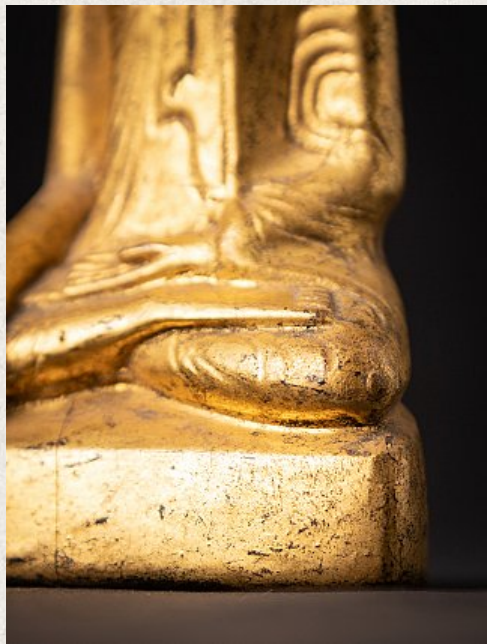

[See on website](#)