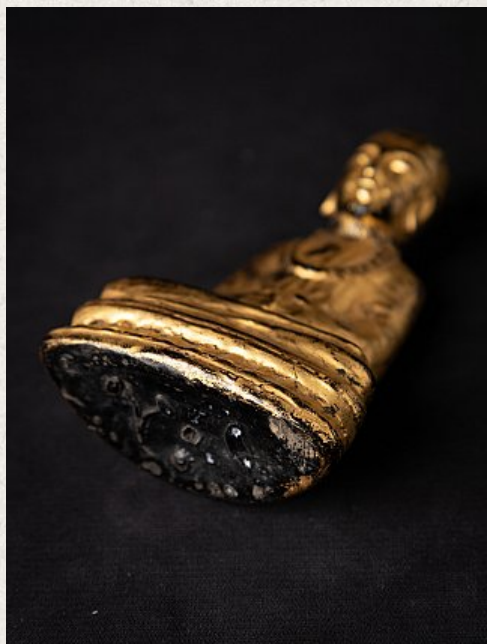

See on
website