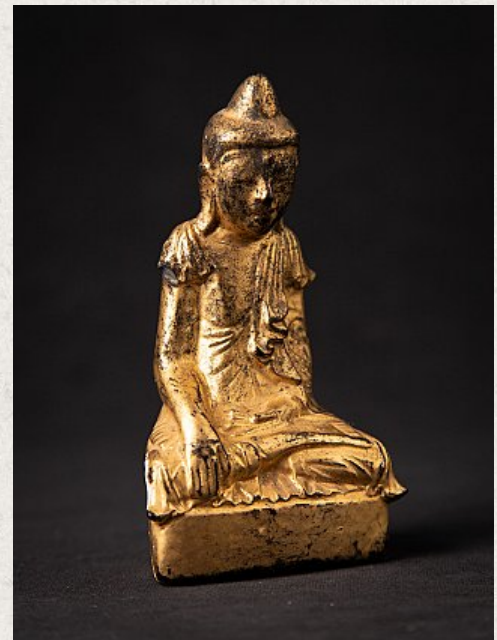

Antique wooden Burmese Shan Buddha

- Material : wood
- 12,1 cm high
- 7 cm wide and 3,4 cm deep
- Gilded with 24 krt. gold
- Shan (Tai Yai) style
- Bhumisparsha mudra
- 19th century
- Originating from Burma
- Nr: 2922-69
- Price : 150 euro

Asian art

Rielerweg 71-73

7416 ZB Deventer

The Netherlands

www.burmese-art.com

info@burmese-art.com

+31-6-22192241