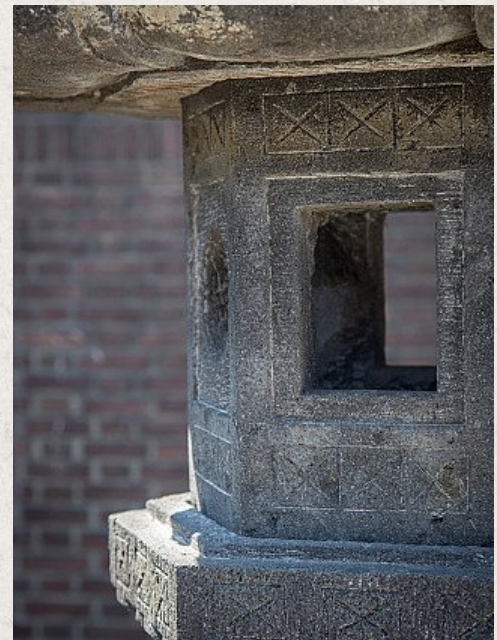

Large lavastone lantern

- Material : lavastone
- 218 cm high
- 56 cm wide and 56 cm deep
- 6 seperate parts
- Middle 20th century
- Can be shipped worldwide
- Originating from Indonesia
- Nr: 2952-2
- Price : 1,750 euro

Asian art

Rielerweg 71-73

7416 ZB Deventer

The Netherlands

burmese-art.com

info@burmese-art.com

+31-6-22192241