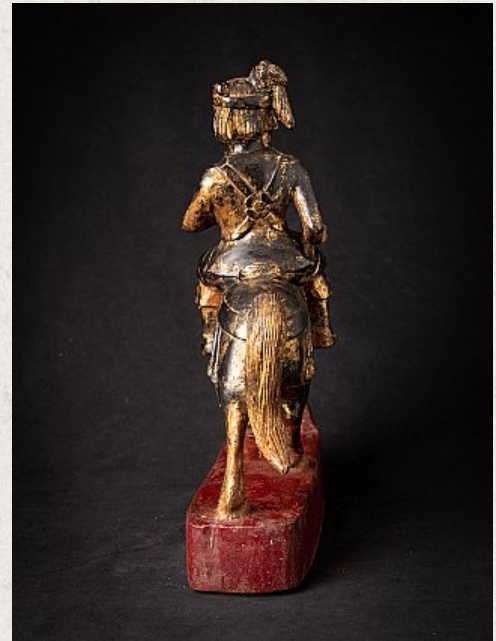

Antique wooden Burmese Nat statue

- Material : wood
- 35,5 cm high
- 11 cm wide and 29 cm deep
- With traces of 24 krt. gilding
- 19th century
- Originating from Burma
- Nr: 3009-1

Asian art

Rielerweg 71-73

7416 ZB Deventer

The Netherlands

www.burmese-art.com

info@burmese-art.com

+31-6-22192241