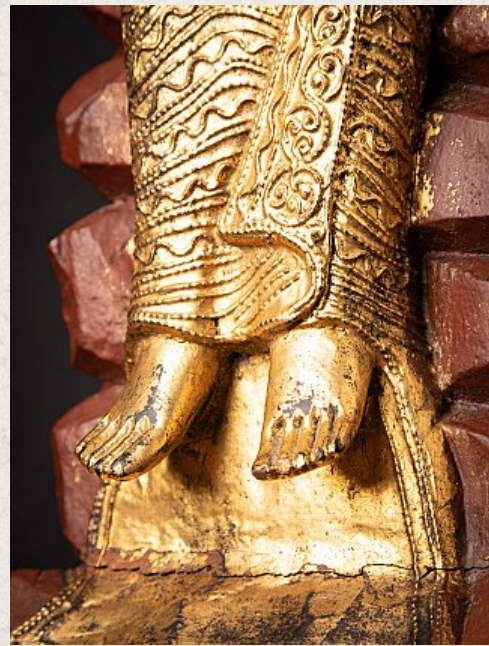

[See on website](#)