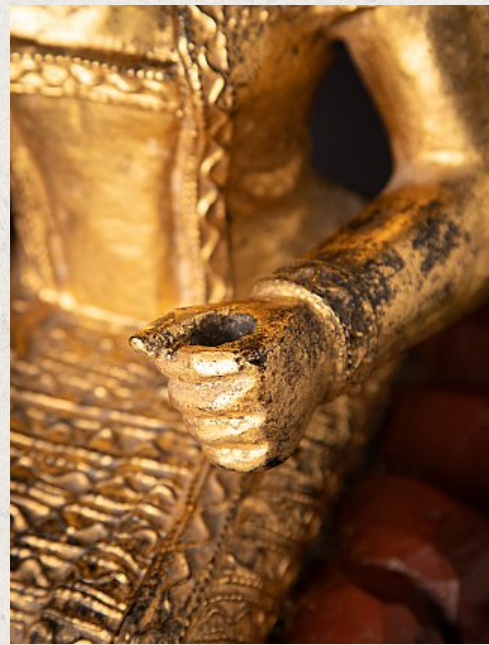

[See on website](#)