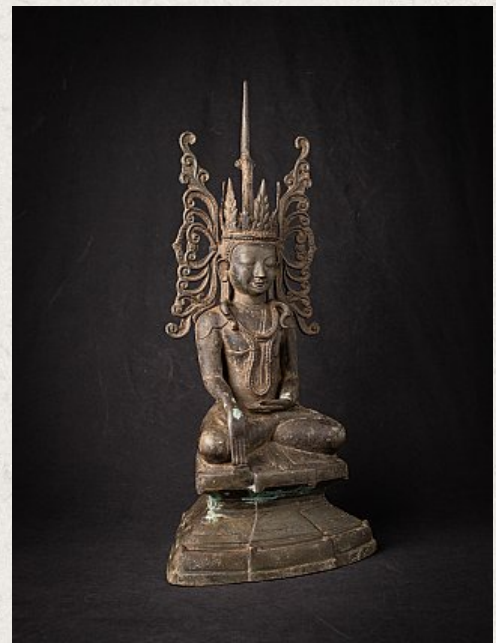

Old bronze crowned Burmese Buddha statue

- Material : bronze
- 68,6 cm high
- 33 cm wide and 19,7 cm deep
- Shan (Tai Yai) style
- Bhumisparsha mudra
- Early 20th century
- Originating from Burma
- Nr: 3038-10

Asian art

Rielerweg 71-73

7416 ZB Deventer

The Netherlands

www.burmese-art.com

info@burmese-art.com

+31-6-22192241