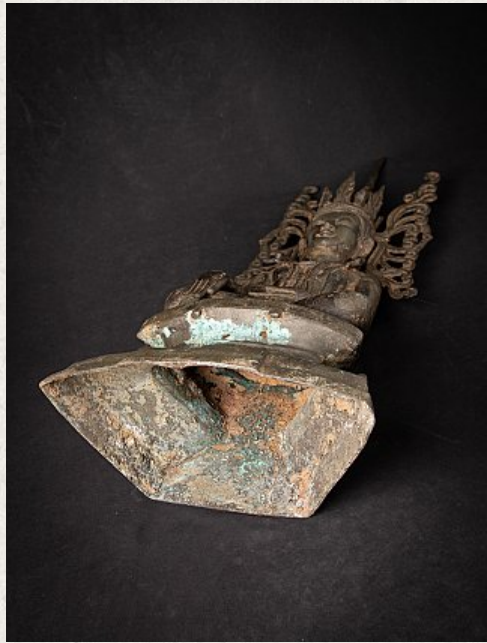

[See on website](#)