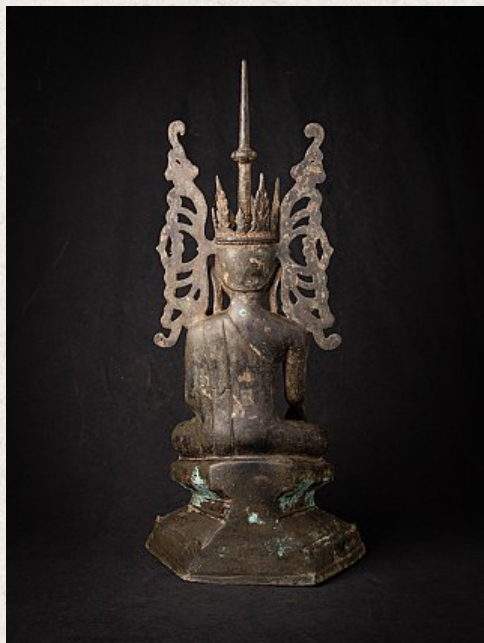

Old bronze crowned Burmese Buddha statue

- Material : bronze
- 68,6 cm high
- 33 cm wide and 19,7 cm deep
- Shan (Tai Yai) style
- Bhumisparsha mudra
- Early 20th century
- Originating from Burma
- Nr: 3038-10

Asian art

Rielerweg 71-73

7416 ZB Deventer

The Netherlands

www.burmese-art.com

info@burmese-art.com

+31-6-22192241