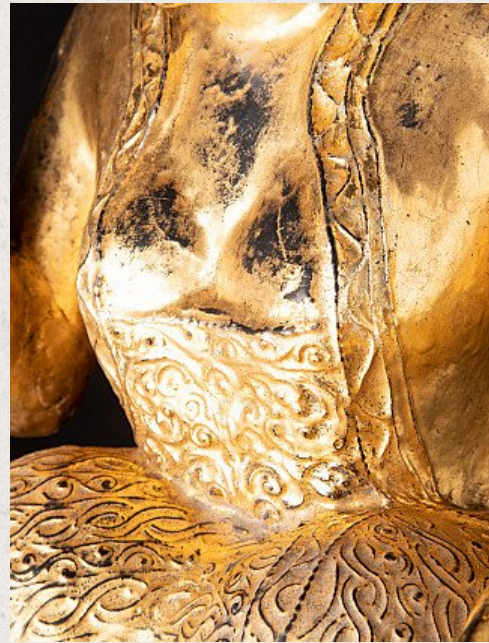

[See on website](#)