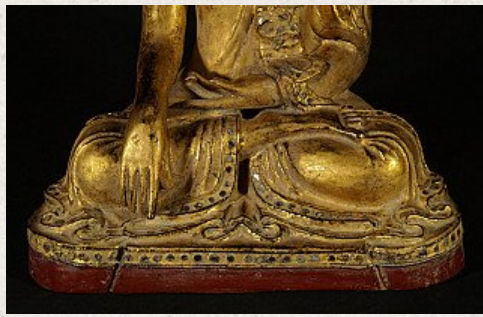

[See on website](#)