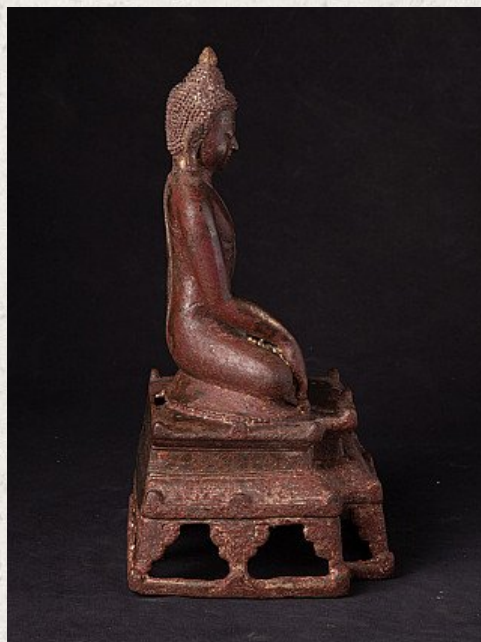

Original bronze Pagan Buddha statue

- Material : bronze
- 29,5 cm high
- 17,1 cm wide and 14,9 cm deep
- With traces of the original lacquer and 24 krt. gilding
- Bagan style
- Bhumisparsha mudra
- 11-13th century (original from the Pagan period)
- With Burmese inscriptions on the backside of the base
- Very special !!
- Originating from Burma
- Nr: 3194
- Not for sale (yet)

Asian art

Rielerweg 71-73

7416 ZB Deventer

The Netherlands

burmese-art.com

info@burmese-art.com

+31-6-22192241