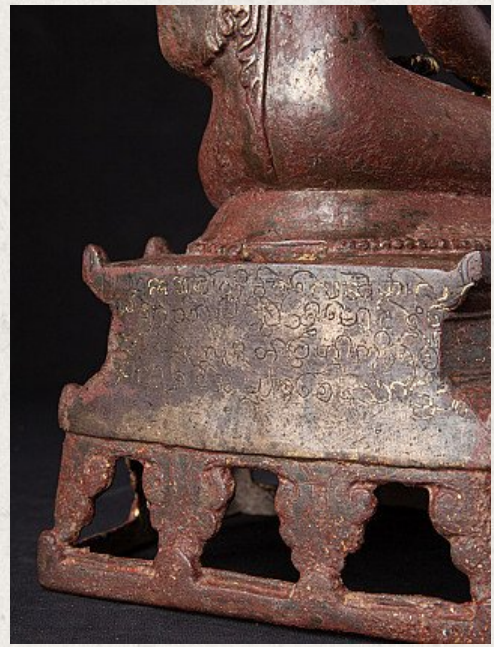

[See on website](#)