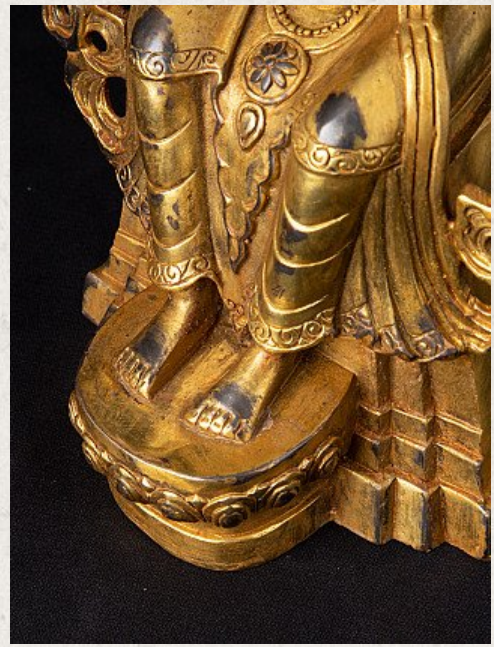

[See on website](#)