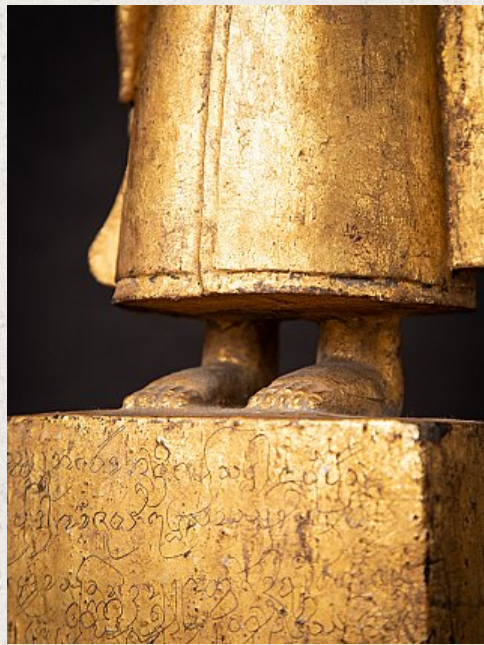

[See on website](#)