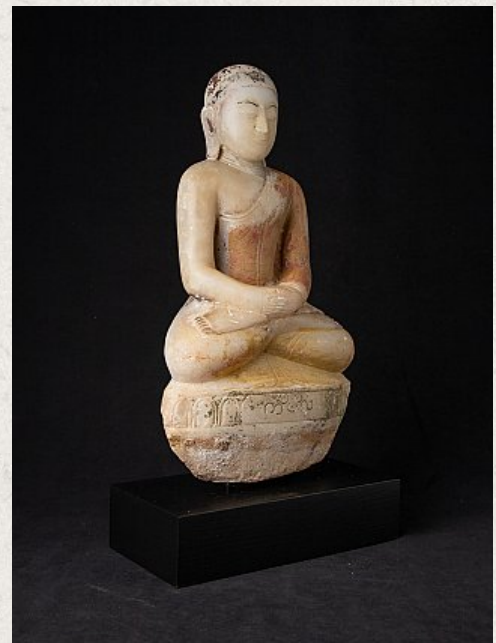

18th century Burmese marble Monk

- Material : marble
- 51,5 cm high
- 28,2 cm wide and 13,8 cm deep
- With traces of the original lacquer and gilding
- Ava style
- 18th century
- Originating from Burma
- Nr. 3317-7

Asian art

Rielerweg 71-73

7416 ZB Deventer

The Netherlands

burmese-art.com

info@burmese-art.com

+31-6-22192241