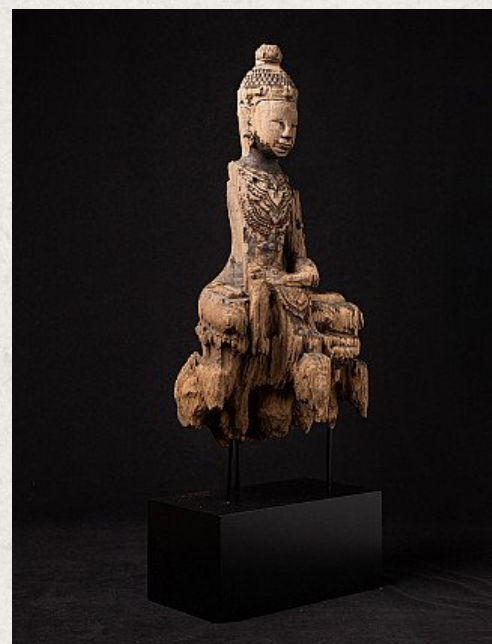

Antique Burmese Buddha statue

- Material : wood
- 107 cm high
- 41,2 cm wide and 29 cm deep
- The height is the total height, measured including the wooden base
- Ava style
- Bhumisparsha mudra
- 16-17th century
- Very special !
- Originating from Burma
- Nr: 3329
- Price : 4,300 euro

Asian art

Rielerweg 71-73

7416 ZB Deventer

The Netherlands

burmese-art.com

info@burmese-art.com

+31-6-22192241