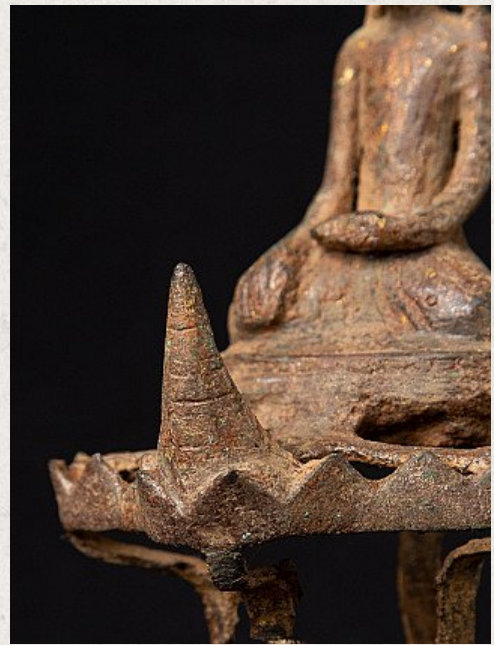

[See on website](#)