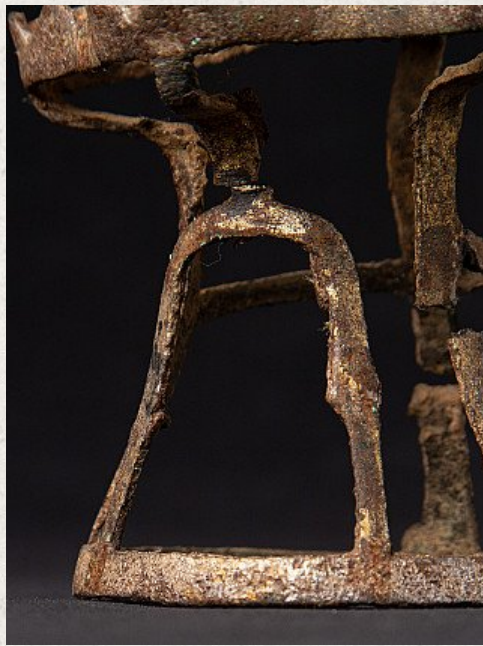

[See on website](#)