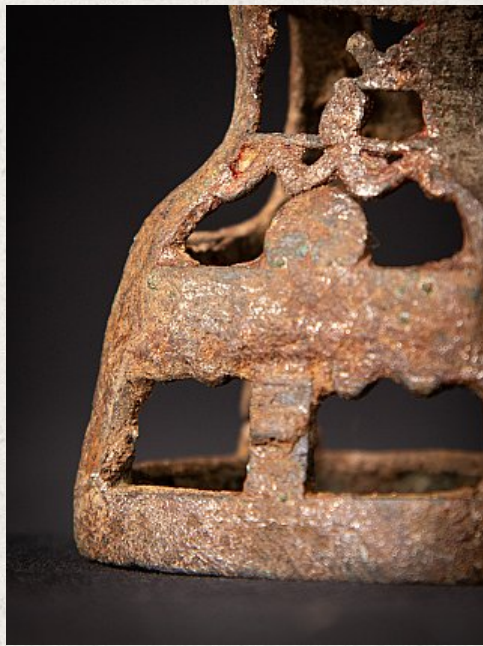

[See on website](#)