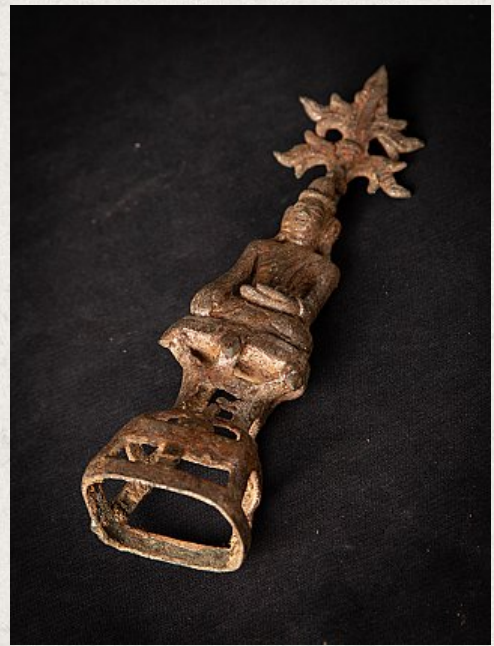

[See on website](#)