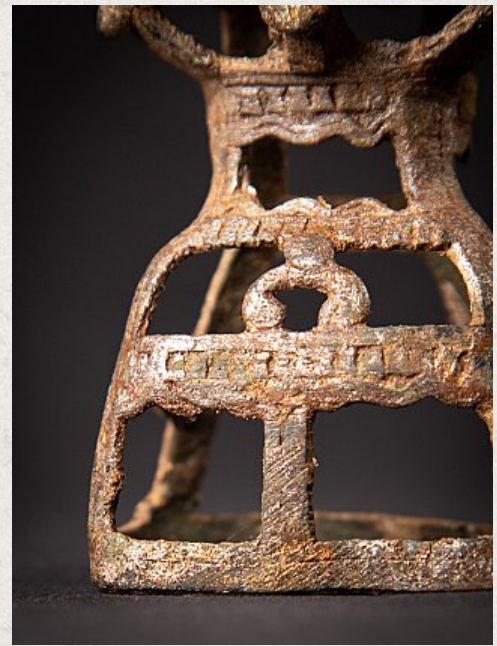

[See on website](#)