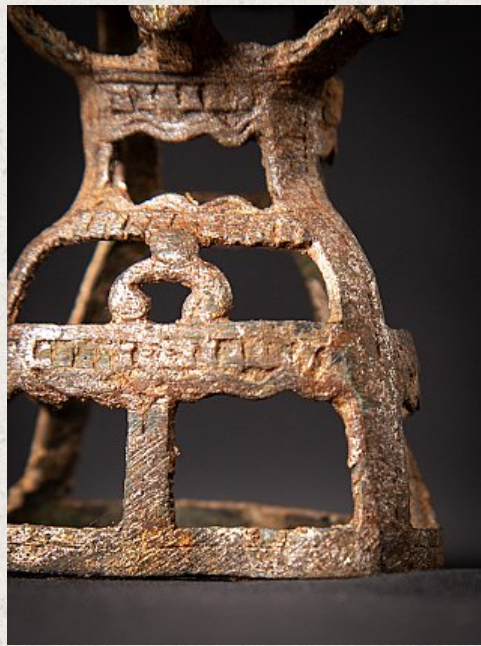

[See on website](#)