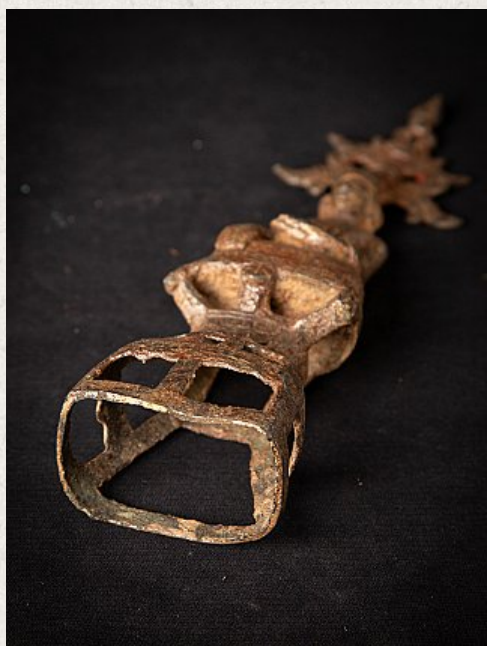

[See on website](#)