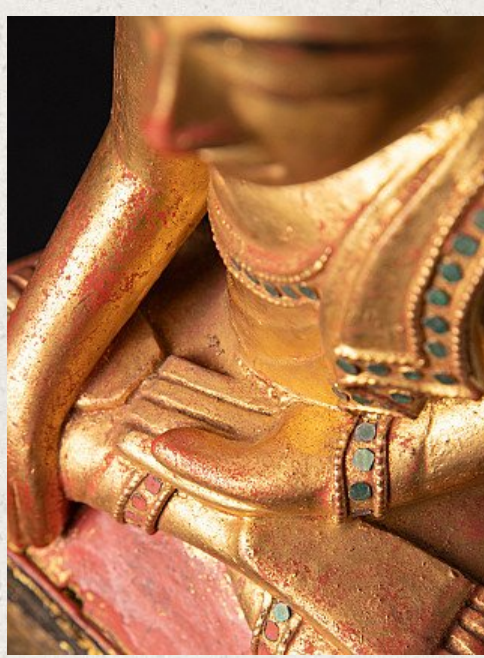

[See on website](#)