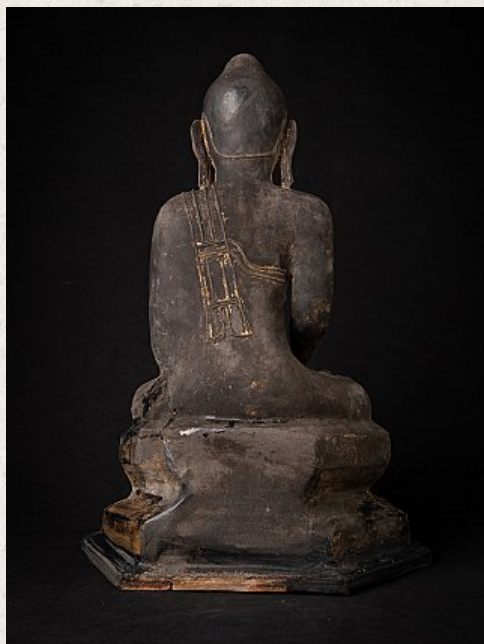

Antique Burmese Shan Buddha statue

- Material : lacquerware
- 47,4 cm high
- 34 cm wide and 22 cm deep
- With traces of 24 krt. gilding
- Shan (Tai Yai) style
- Bhumisparsha mudra
- 18th century
- Made of lacquerware, with a wooden frame on the bottom side.
- Originating from Burma
- Nr: 3364
- Price : 1,100 euro

Asian art

Rielerweg 71-73

7416 ZB Deventer

The Netherlands

www.burmese-art.com

info@burmese-art.com

+31-6-22192241