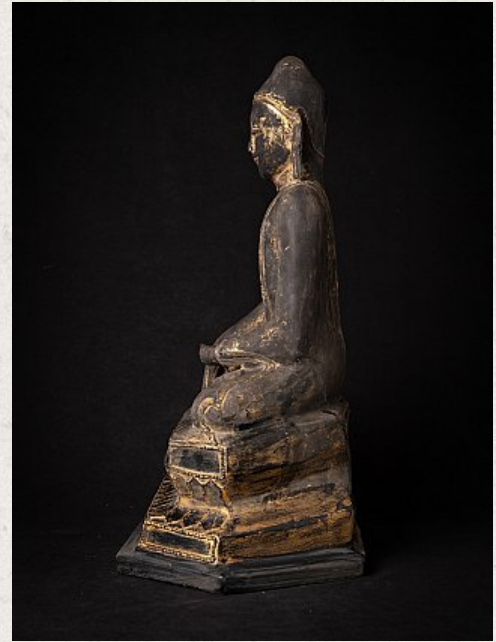

Antique Burmese Shan Buddha statue

- Material : lacquerware
- 47,4 cm high
- 34 cm wide and 22 cm deep
- With traces of 24 krt. gilding
- Shan (Tai Yai) style
- Bhumisparsha mudra
- 18th century
- Made of lacquerware, with a wooden frame on the bottom side.
- Originating from Burma
- Nr: 3364
- Price : 1,100 euro

Asian art

Rielerweg 71-73

7416 ZB Deventer

The Netherlands

www.burmese-art.com

info@burmese-art.com

+31-6-22192241