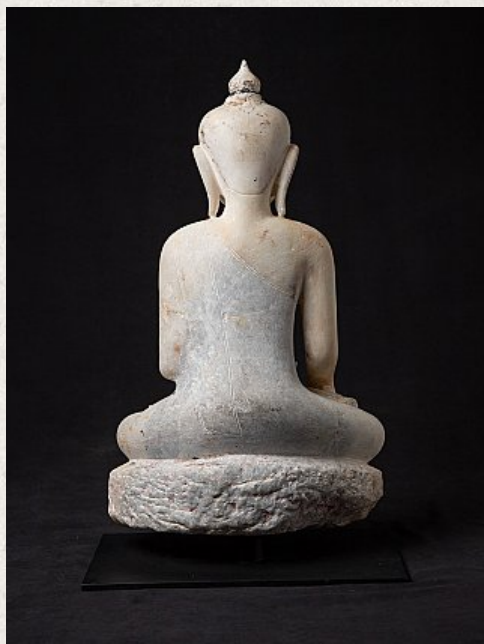

Very special Burmese alabaster Buddha statue

- Material : marble
- 74,5 cm high
- 45,6 cm wide and 28 cm deep
- With traces of the original lacquer
- Ava style
- Bhumisparsha mudra
- 16th century
- Very high quality, special !!
- Originating from Burma
- Nr: 3491-5
- Price : 8,250 euro

Asian art

Rielerweg 71-73

7416 ZB Deventer

The Netherlands

burmese-art.com

info@burmese-art.com

+31-6-22192241