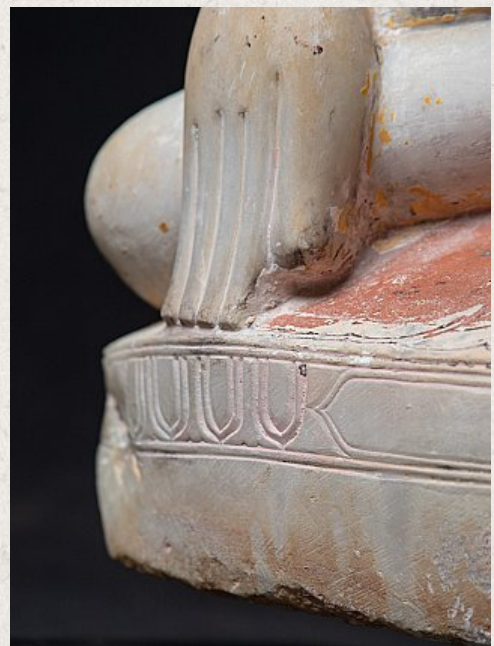

[See on website](#)