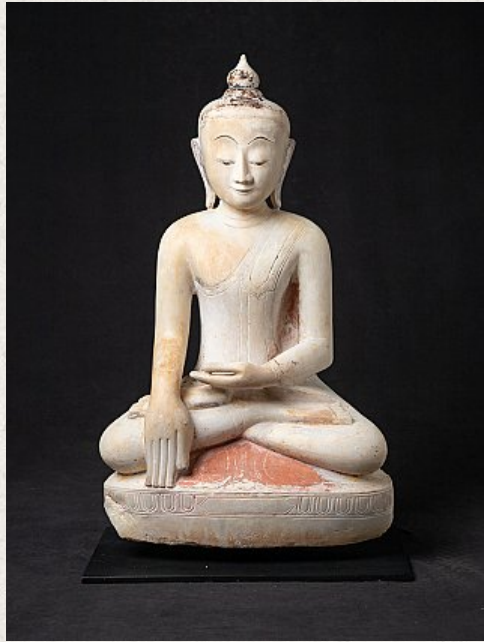

Very special Burmese alabaster Buddha statue

- Material : marble
- 74,5 cm high
- 45,6 cm wide and 28 cm deep
- With traces of the original lacquer
- Ava style
- Bhumisparsha mudra
- 16th century
- Very high quality, special !!
- Originating from Burma
- Nr: 3491-5
- Price : 8,250 euro

Asian art

Rielerweg 71-73

7416 ZB Deventer

The Netherlands

burmese-art.com

info@burmese-art.com

+31-6-22192241