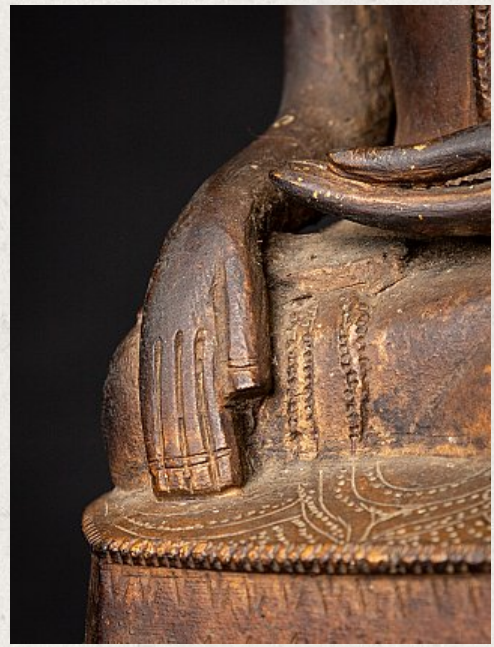

[See on website](#)