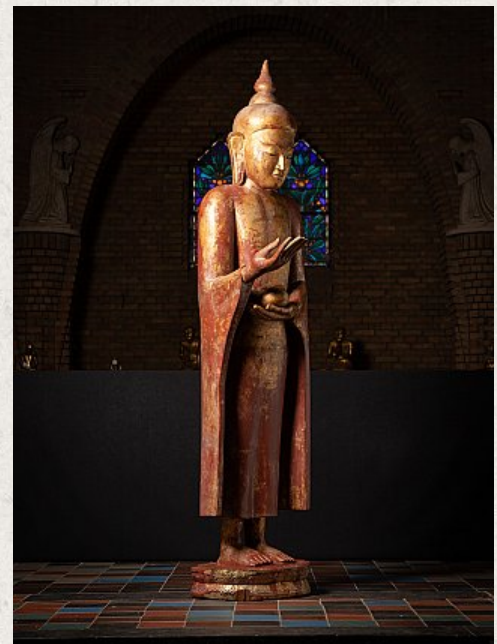

Very special large antique Burmese Buddha statue

- Material : wood
- 205 cm high
- 50 cm wide and 38,5 cm deep (at the base)
- Gilded with 24 krt. gold
- Mon style
- Late 17th / early 18th century
- Original wooden Buddha statues in this size, age and quality are very special !
- Originating from Burma
- Nr: 3580-2
- Price : 24,000 euro

Asian art

Rielerweg 71-73

7416 ZB Deventer

The Netherlands

burmese-art.com

info@burmese-art.com

+31-6-22192241