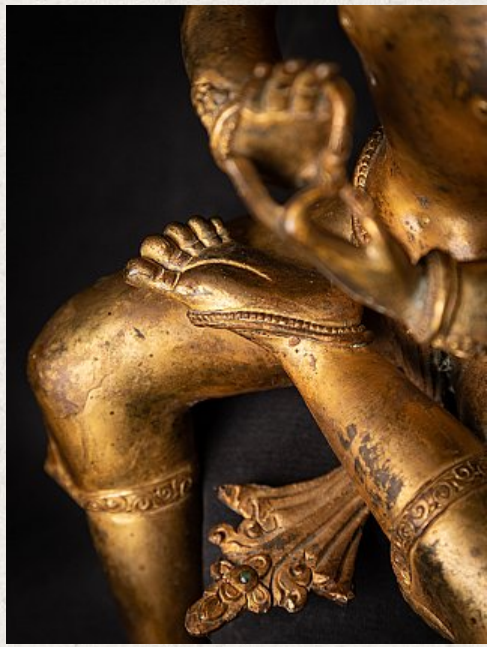

[See on website](#)