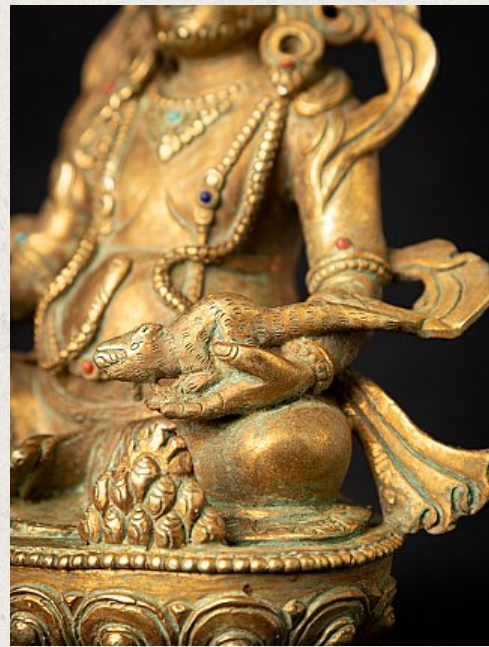

[See on website](#)