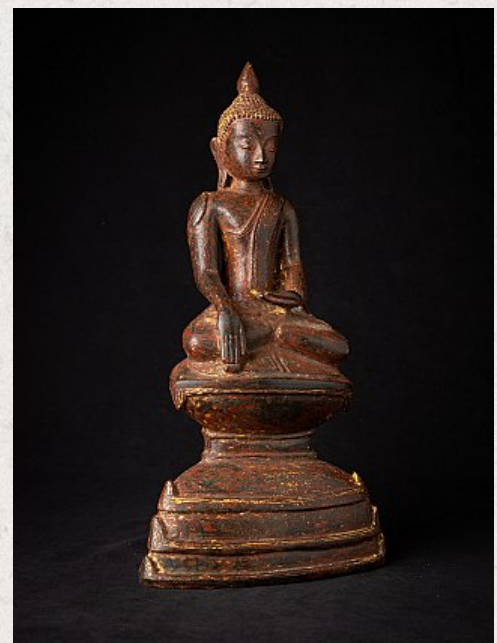

Special antique bronze Burmese Buddha statue

- Material : bronze
- 43,7 cm high
- 23,5 cm wide and 12,2 cm deep
- With traces of the original lacquer and 24 krt. gilding
- Ava style
- Bhumisparsha mudra
- 16-17th century
- Exceptional large size (usually, similar Buddhas are much smaller)
- With a very beautiful face !
- Original bronze Burmese Buddhas in this size, quality and age are very rare and difficult to find
- Originating from Burma
- Nr: 3607-1
- Price : 5,250 euro

Asian art

Rielerweg 71-73

7416 ZB Deventer

The Netherlands

www.burmese-art.com

info@burmese-art.com

+31-6-22192241