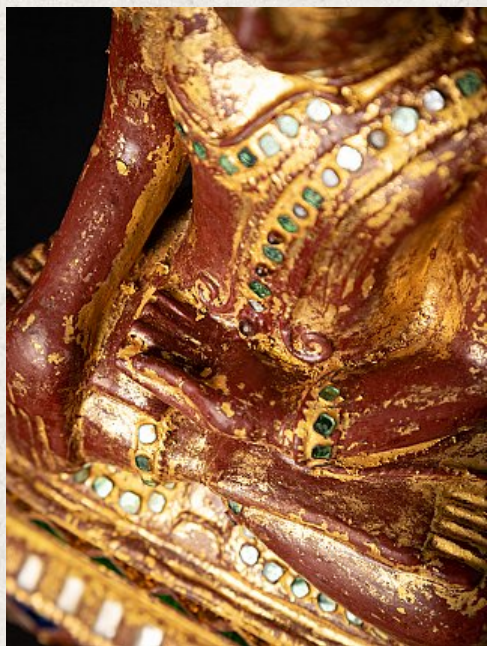

[See on website](#)