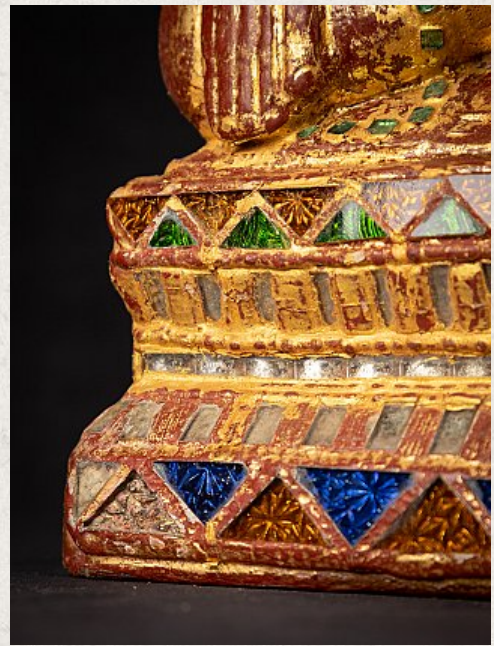

[See on website](#)