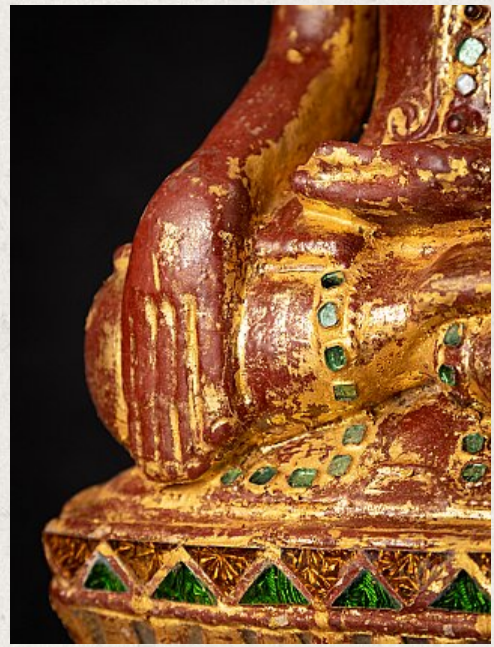

[See on website](#)