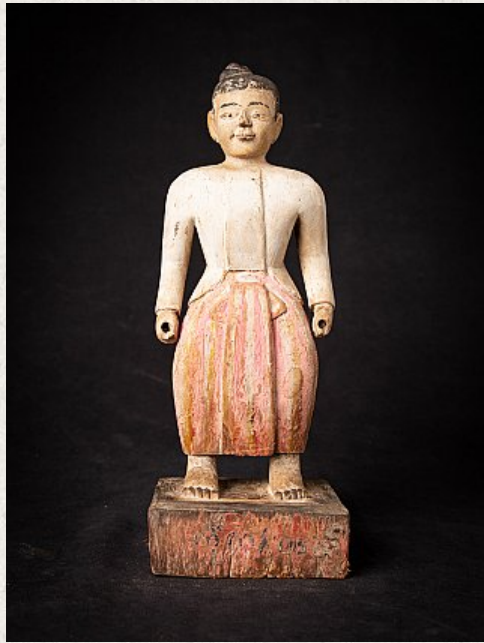

Antique wooden Burmese Nat statue

- Material : wood
- 28,7 cm high
- 10,8 cm wide and 9,2 cm deep
- 19th century
- Originating from Burma
- Nr: 3608-13
- Price : 200 euro

Asian art

Rielerweg 71-73

7416 ZB Deventer

The Netherlands

www.burmese-art.com

info@burmese-art.com

+31-6-22192241