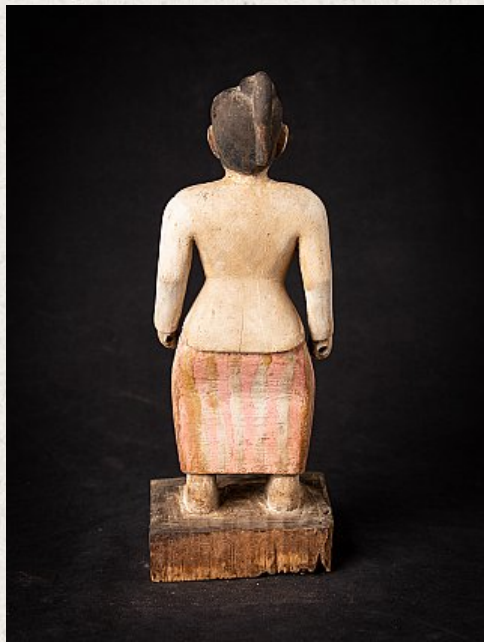

Antique wooden Burmese Nat statue

- Material : wood
- 28,7 cm high
- 10,8 cm wide and 9,2 cm deep
- 19th century
- Originating from Burma
- Nr: 3608-13
- Price : 200 euro

Asian art

Rielerweg 71-73

7416 ZB Deventer

The Netherlands

www.burmese-art.com

info@burmese-art.com

+31-6-22192241