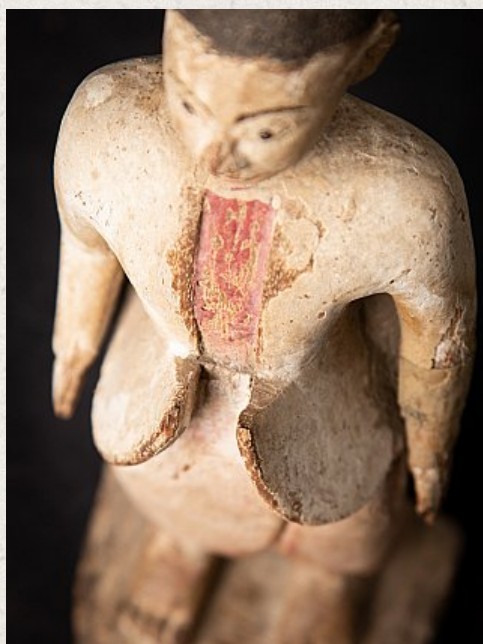

[See on website](#)