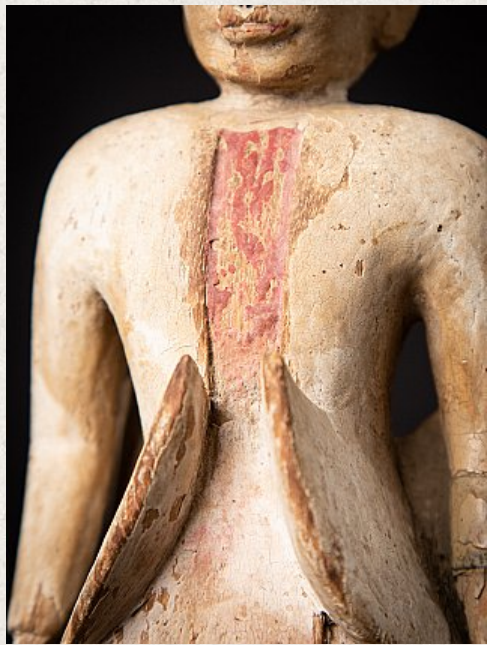

[See on website](#)