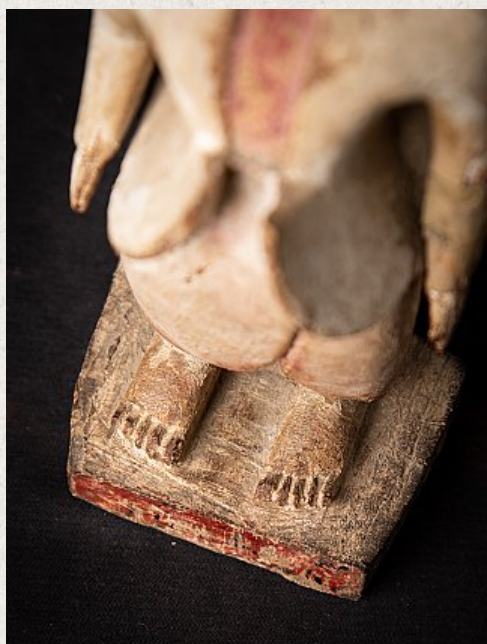

[See on website](#)