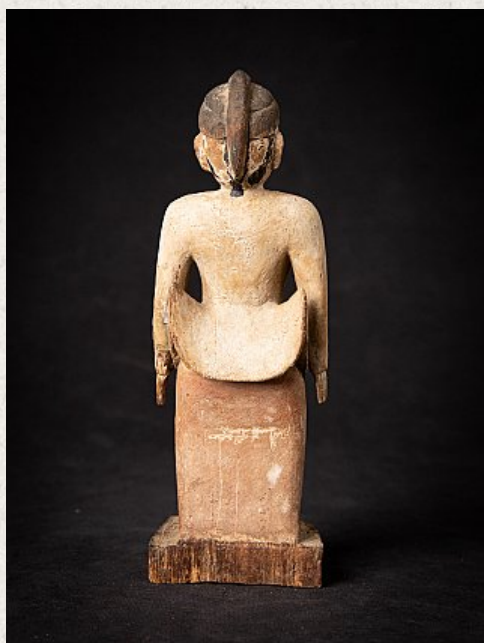

Antique wooden Burmese Nat statue

- Material : wood
- 21,2 cm high
- 7,2 cm wide and 6 cm deep
- 19th century
- Originating from Burma
- Nr: 3608-16
- Price : 125 euro

Asian art

Rielerweg 71-73

7416 ZB Deventer

The Netherlands

www.burmese-art.com

info@burmese-art.com

+31-6-22192241