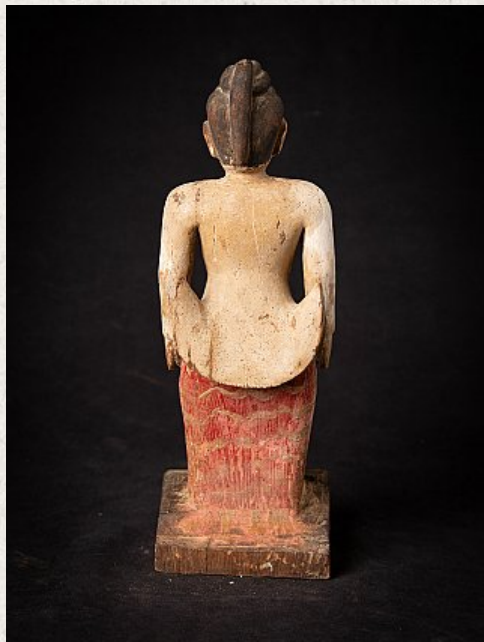

Antique wooden Burmese Nat statue

- Material : wood
- 28 cm high
- 10,3 cm wide and 10 cm deep
- 19th century
- Originating from Burma
- Nr: 3608-22
- Price : 175 euro

Asian art

Rielerweg 71-73

7416 ZB Deventer

The Netherlands

www.burmese-art.com

info@burmese-art.com

+31-6-22192241