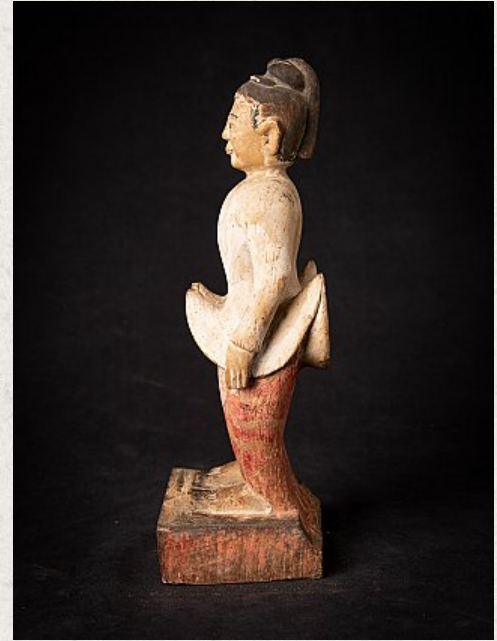

Antique wooden Burmese Nat statue

- Material : wood
- 28 cm high
- 10,3 cm wide and 10 cm deep
- 19th century
- Originating from Burma
- Nr: 3608-22
- Price : 175 euro

Asian art

Rielerweg 71-73

7416 ZB Deventer

The Netherlands

www.burmese-art.com

info@burmese-art.com

+31-6-22192241