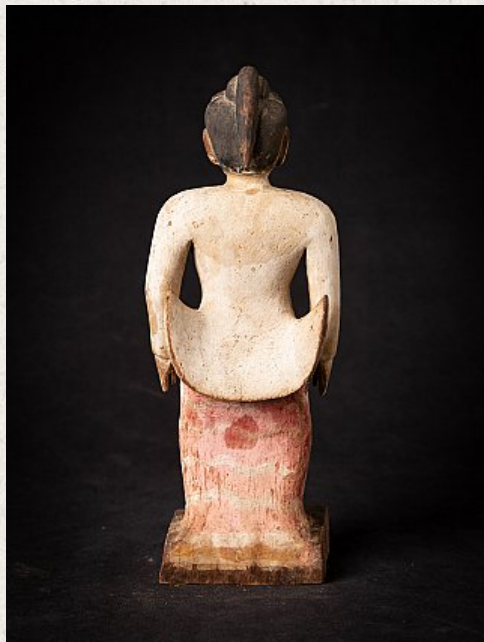

Antique wooden Burmese Nat statue

- Material : wood
- 27,2 cm high
- 10,3 cm wide and 10 cm deep
- 19th century
- Originating from Burma
- Nr: 3608-23
- Price : 175 euro

Asian art

Rielerweg 71-73

7416 ZB Deventer

The Netherlands

www.burmese-art.com

info@burmese-art.com

+31-6-22192241