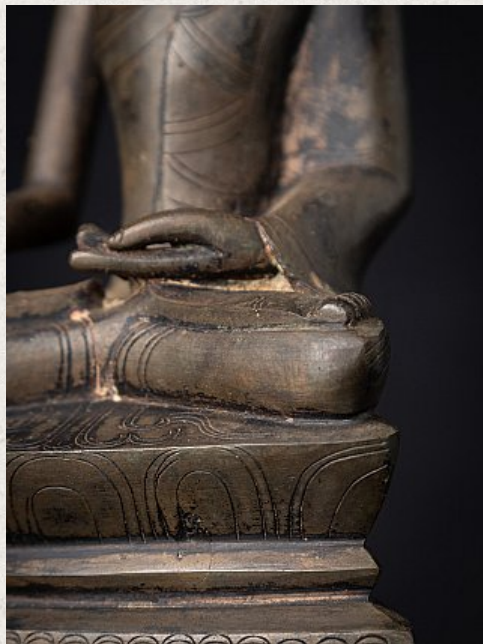

[See on website](#)