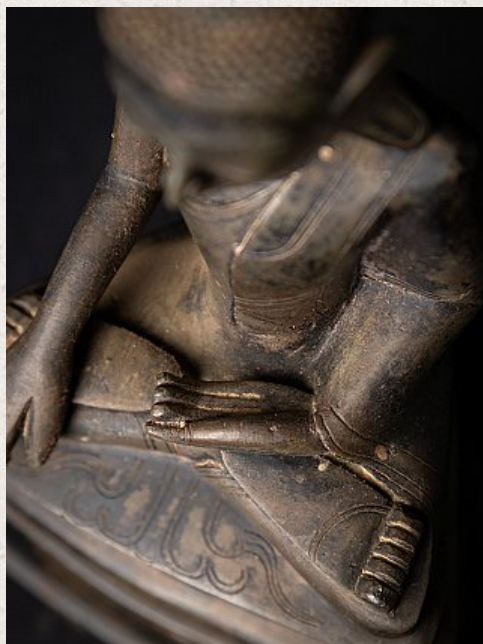

[See on website](#)