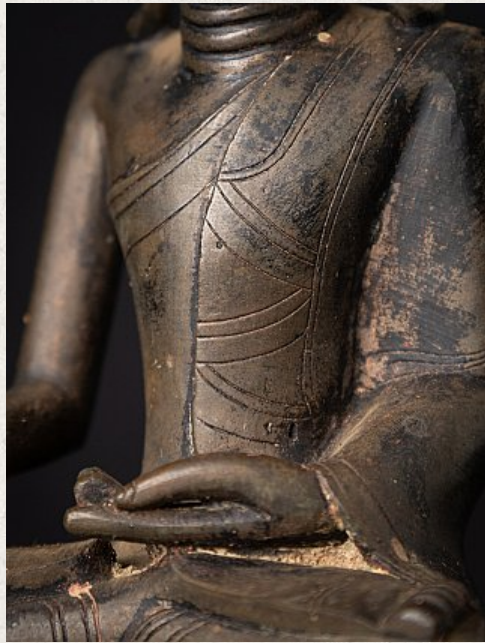

[See on website](#)