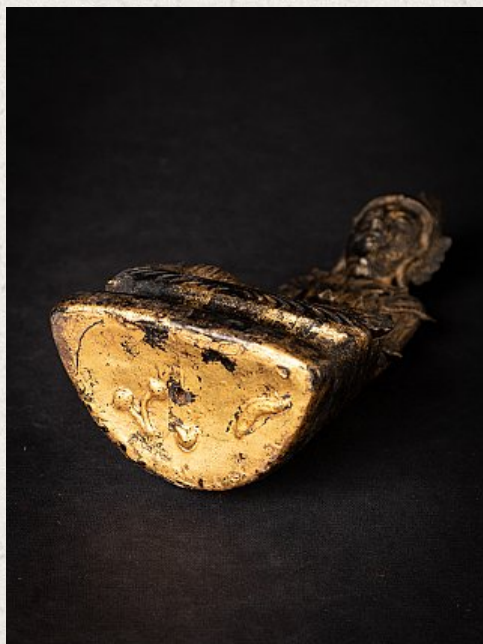

[See on website](#)