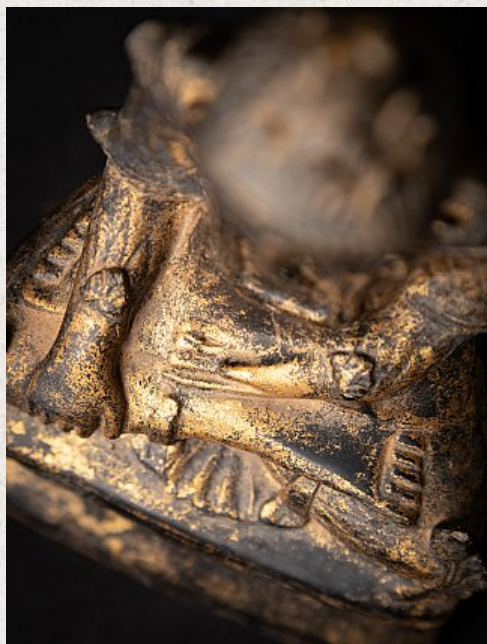

[See on website](#)