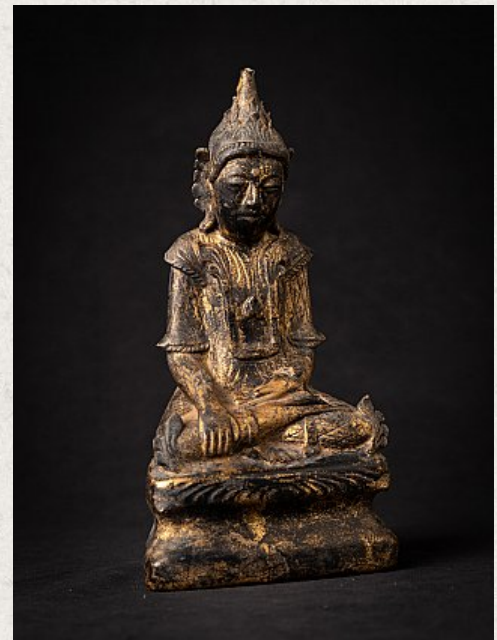

Antique wooden Burmese Shan Buddha

- Material : wood
- 20,9 cm high
- 10,5 cm wide and 6,5 cm deep
- With traces of 24 krt. gilding
- Shan (Tai Yai) style
- Bhumisparsha mudra
- 19th century
- Originating from Burma
- Nr: 3617-13
- Price : 300 euro

Asian art

Rielerweg 71-73

7416 ZB Deventer

The Netherlands

www.burmese-art.com

info@burmese-art.com

+31-6-22192241