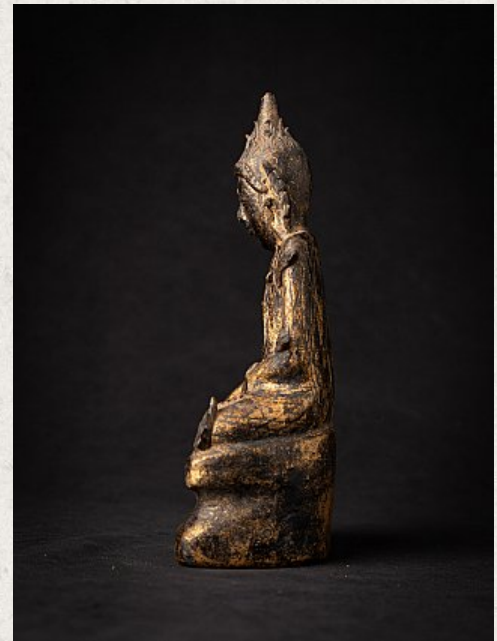

Antique wooden Burmese Shan Buddha

- Material : wood
- 20,9 cm high
- 10,5 cm wide and 6,5 cm deep
- With traces of 24 krt. gilding
- Shan (Tai Yai) style
- Bhumisparsha mudra
- 19th century
- Originating from Burma
- Nr: 3617-13
- Price : 300 euro

Asian art

Rielerweg 71-73

7416 ZB Deventer

The Netherlands

www.burmese-art.com

info@burmese-art.com

+31-6-22192241