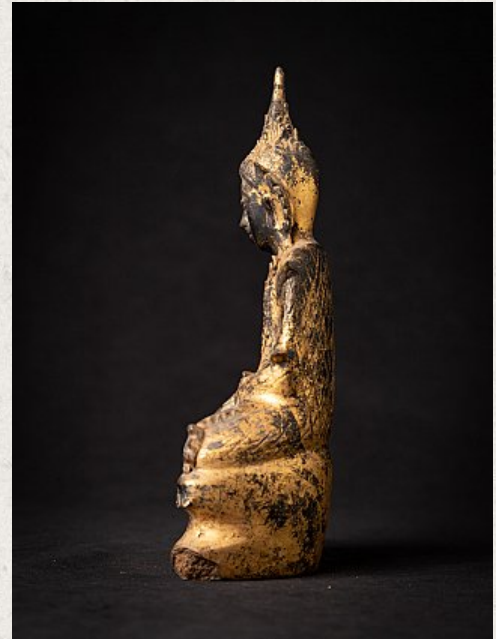

Antique wooden Burmese Shan Buddha

- Material : wood
- 21,4 cm high
- 10,5 cm wide and 5,8 cm deep
- Partly gilded with 24 krt. gold
- Shan (Tai Yai) style
- Bhumisparsha mudra
- 19th century
- Originating from Burma
- Nr: 3617-2
- Price : 300 euro

Asian art

Rielerweg 71-73

7416 ZB Deventer

The Netherlands

www.burmese-art.com

info@burmese-art.com

+31-6-22192241