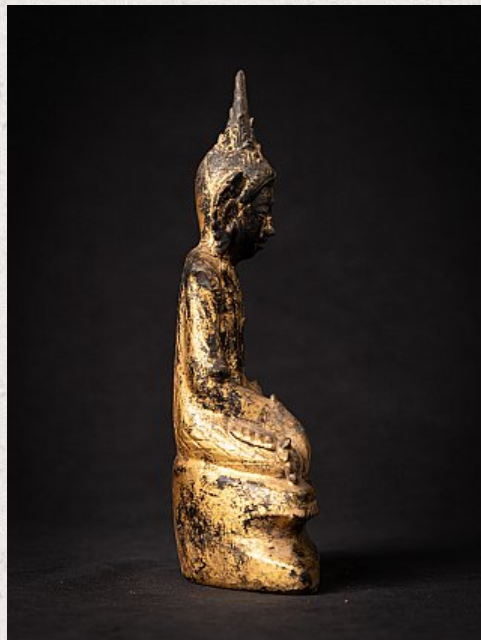

Antique wooden Burmese Shan Buddha

- Material : wood
- 21,4 cm high
- 10,5 cm wide and 5,8 cm deep
- Partly gilded with 24 krt. gold
- Shan (Tai Yai) style
- Bhumisparsha mudra
- 19th century
- Originating from Burma
- Nr: 3617-2
- Price : 300 euro

Asian art

Rielerweg 71-73

7416 ZB Deventer

The Netherlands

www.burmese-art.com

info@burmese-art.com

+31-6-22192241