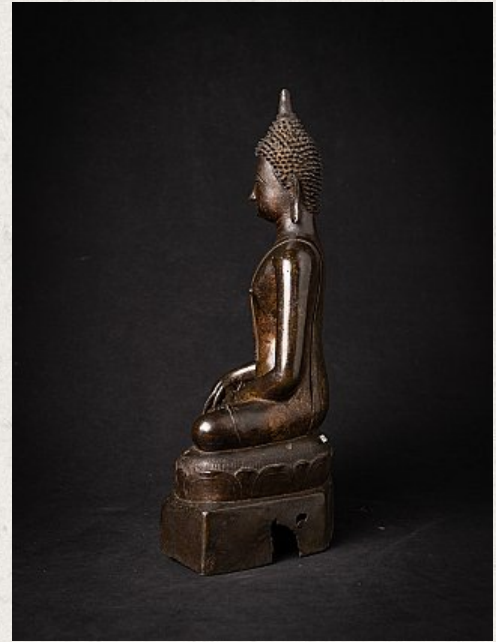

Special bronze Thai Ayutthaya Buddha statue

- Material : bronze
- 42 cm high
- 25,5 cm wide and 15,5 cm deep
- With traces of 24 krt. gilding
- Bhumisparsha mudra
- 16-17th century
- Ayutthaya period
- A very beautiful and rare piece !
- Originating from Thailand
- Nr: 3619-20
- Price : 9,500 euro

Asian art

Rielerweg 71-73

7416 ZB Deventer

The Netherlands

www.burmese-art.com

info@burmese-art.com

+31-6-22192241