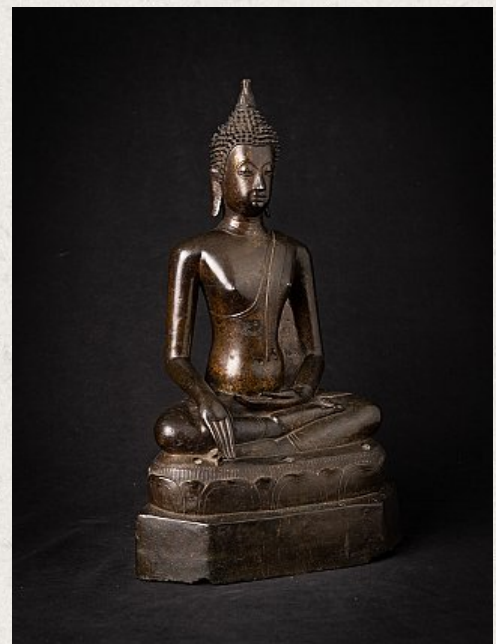

Special bronze Thai Ayutthaya Buddha statue

- Material : bronze
- 42 cm high
- 25,5 cm wide and 15,5 cm deep
- With traces of 24 krt. gilding
- Bhumisparsha mudra
- 16-17th century
- Ayutthaya period
- A very beautiful and rare piece !
- Originating from Thailand
- Nr: 3619-20
- Price : 9,500 euro

Asian art

Rielerweg 71-73

7416 ZB Deventer

The Netherlands

www.burmese-art.com

info@burmese-art.com

+31-6-22192241