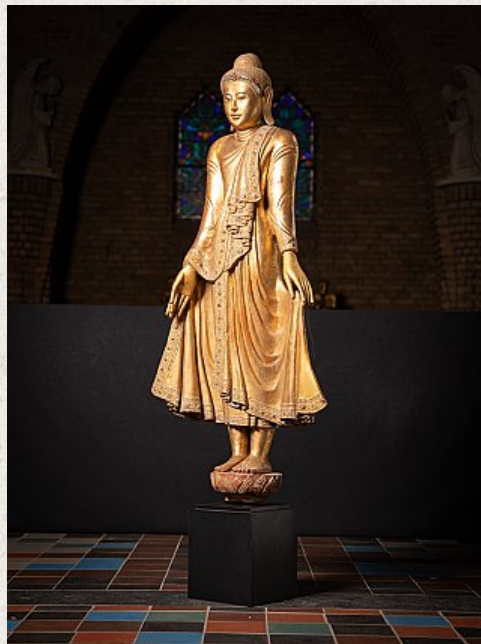

Very beautiful antique wooden Mandalay

Buddha statue

- Material : wood
- 155,5 cm high
- 57,7 cm wide and 22 cm deep
- Gilded with 24 krt. gold
- Mandalay style
- 19th century
- With inlayed eyes
- The height is measured including the 31 cm high base
- Originating from Burma
- Nr: 3620-8
- Price : 8,500 euro

Asian art

Rielerweg 71-73

7416 ZB Deventer

The Netherlands

www.burmese-art.com

info@burmese-art.com

+31-6-22192241