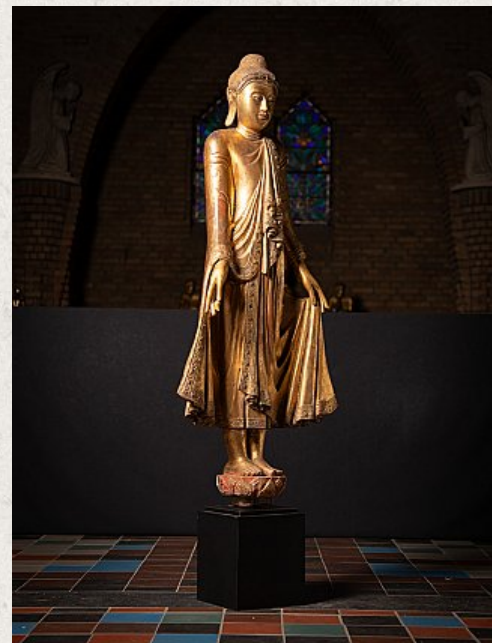

Very beautiful antique wooden Mandalay

Buddha statue

- Material : wood
- 155,5 cm high
- 57,7 cm wide and 22 cm deep
- Gilded with 24 krt. gold
- Mandalay style
- 19th century
- With inlayed eyes
- The height is measured including the 31 cm high base
- Originating from Burma
- Nr: 3620-8
- Price : 8,500 euro

Asian art

Rielerweg 71-73

7416 ZB Deventer

The Netherlands

www.burmese-art.com

info@burmese-art.com

+31-6-22192241