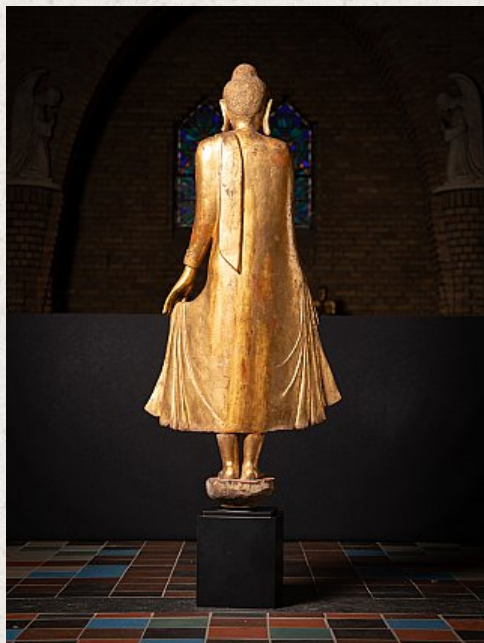

Very beautiful antique wooden Mandalay

Buddha statue

- Material : wood
- 155,5 cm high
- 57,7 cm wide and 22 cm deep
- Gilded with 24 krt. gold
- Mandalay style
- 19th century
- With inlayed eyes
- The height is measured including the 31 cm high base
- Originating from Burma
- Nr: 3620-8
- Price : 8,500 euro

Asian art

Rielerweg 71-73

7416 ZB Deventer

The Netherlands

www.burmese-art.com

info@burmese-art.com

+31-6-22192241