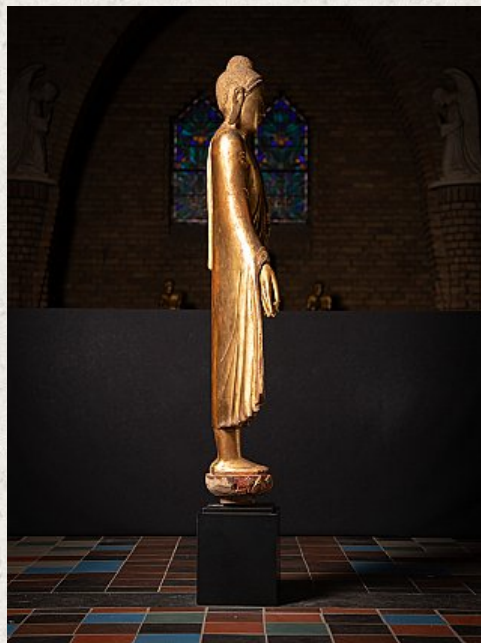

Very beautiful antique wooden Mandalay

Buddha statue

- Material : wood
- 155,5 cm high
- 57,7 cm wide and 22 cm deep
- Gilded with 24 krt. gold
- Mandalay style
- 19th century
- With inlayed eyes
- The height is measured including the 31 cm high base
- Originating from Burma
- Nr: 3620-8
- Price : 8,500 euro

Asian art

Rielerweg 71-73

7416 ZB Deventer

The Netherlands

www.burmese-art.com

info@burmese-art.com

+31-6-22192241