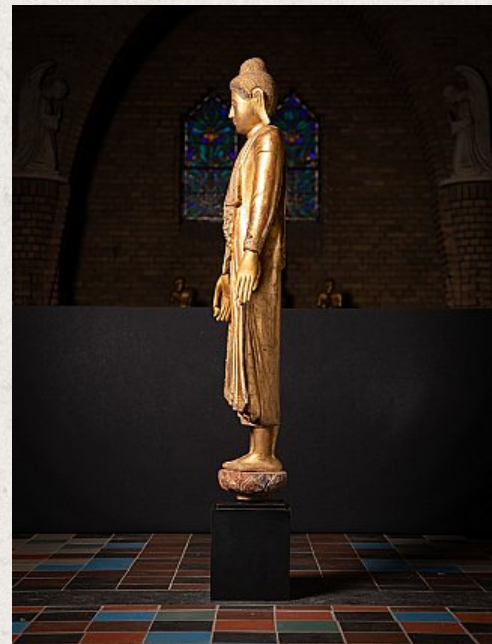

Very beautiful antique wooden Mandalay

Buddha statue

- Material : wood
- 155,5 cm high
- 57,7 cm wide and 22 cm deep
- Gilded with 24 krt. gold
- Mandalay style
- 19th century
- With inlayed eyes
- The height is measured including the 31 cm high base
- Originating from Burma
- Nr: 3620-8
- Price : 8,500 euro

Asian art

Rielerweg 71-73

7416 ZB Deventer

The Netherlands

www.burmese-art.com

info@burmese-art.com

+31-6-22192241