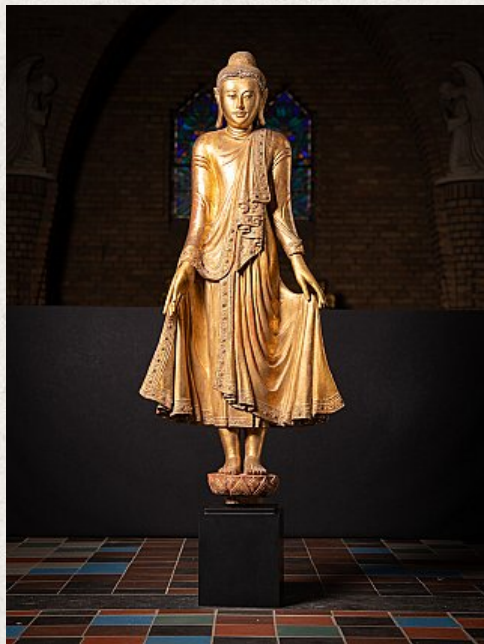

Very beautiful antique wooden Mandalay

Buddha statue

- Material : wood
- 155,5 cm high
- 57,7 cm wide and 22 cm deep
- Gilded with 24 krt. gold
- Mandalay style
- 19th century
- With inlayed eyes
- The height is measured including the 31 cm high base
- Originating from Burma
- Nr: 3620-8
- Price : 8,500 euro

Asian art

Rielerweg 71-73

7416 ZB Deventer

The Netherlands

www.burmese-art.com

info@burmese-art.com

+31-6-22192241