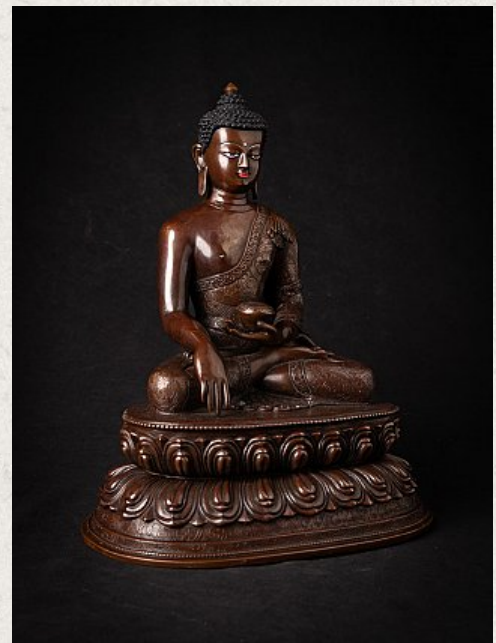

High quality bronze Nepali Buddha statue

- Material : bronze
- 30,5 cm high
- 24,6 cm wide and 18,5 cm deep
- Bhumisparsha mudra
- Newly made in very high quality !
- Originating from Nepal
- Nr: 3624-1
- Price : 950 euro

Asian art

Rielerweg 71-73

7416 ZB Deventer

The Netherlands

www.burmese-art.com

info@burmese-art.com

+31-6-22192241