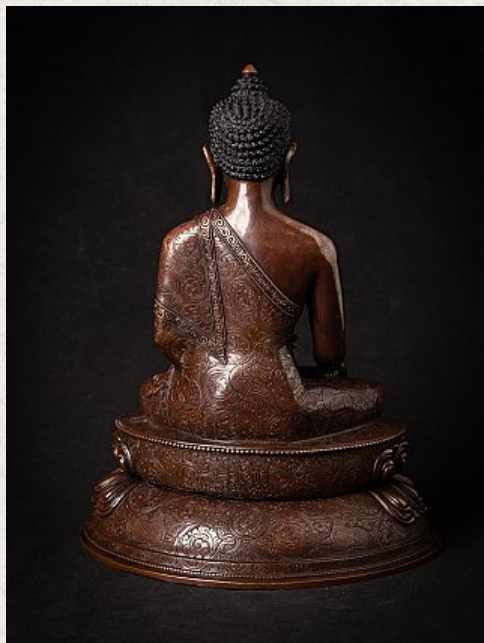

High quality bronze Nepali Buddha statue

- Material : bronze
- 30,5 cm high
- 24,6 cm wide and 18,5 cm deep
- Bhumisparsha mudra
- Newly made in very high quality !
- Originating from Nepal
- Nr: 3624-1
- Price : 950 euro

Asian art

Rielerweg 71-73

7416 ZB Deventer

The Netherlands

www.burmese-art.com

info@burmese-art.com

+31-6-22192241