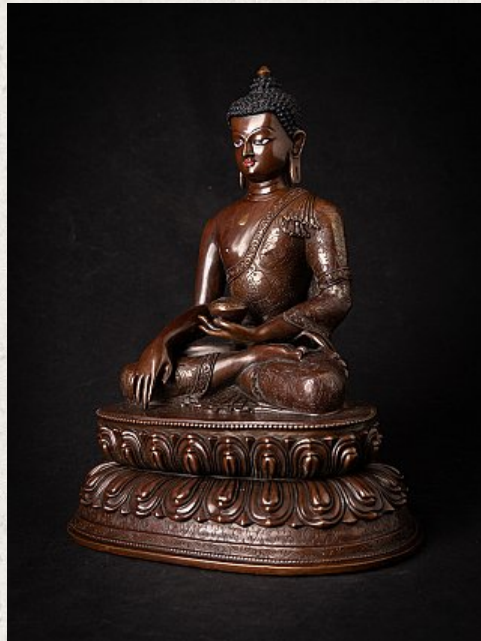

High quality bronze Nepali Buddha statue

- Material : bronze
- 30,5 cm high
- 24,6 cm wide and 18,5 cm deep
- Bhumisparsha mudra
- Newly made in very high quality !
- Originating from Nepal
- Nr: 3624-1
- Price : 950 euro

Asian art

Rielerweg 71-73

7416 ZB Deventer

The Netherlands

www.burmese-art.com

info@burmese-art.com

+31-6-22192241