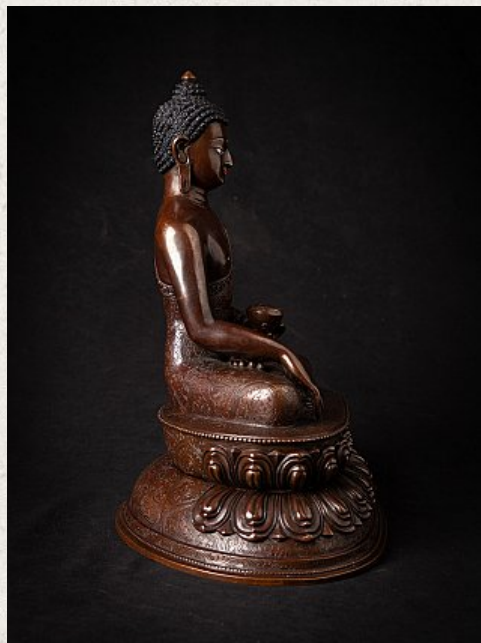

High quality bronze Nepali Buddha statue

- Material : bronze
- 30,5 cm high
- 24,6 cm wide and 18,5 cm deep
- Bhumisparsha mudra
- Newly made in very high quality !
- Originating from Nepal
- Nr: 3624-1
- Price : 950 euro

Asian art

Rielerweg 71-73

7416 ZB Deventer

The Netherlands

www.burmese-art.com

info@burmese-art.com

+31-6-22192241