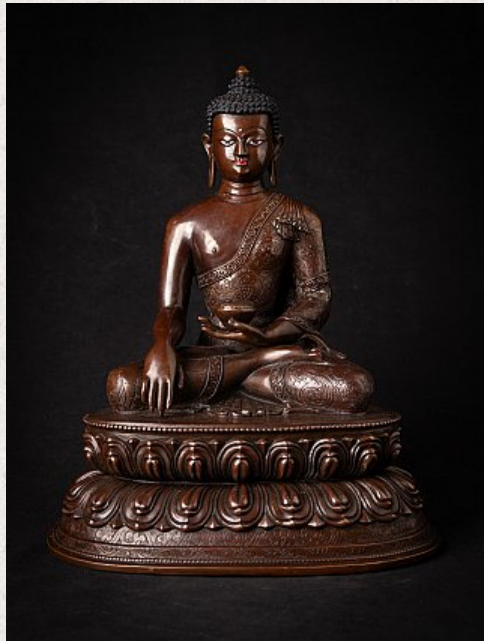

High quality bronze Nepali Buddha statue

- Material : bronze
- 30,5 cm high
- 24,6 cm wide and 18,5 cm deep
- Bhumisparsha mudra
- Newly made in very high quality !
- Originating from Nepal
- Nr: 3624-1
- Price : 950 euro

Asian art

Rielerweg 71-73

7416 ZB Deventer

The Netherlands

www.burmese-art.com

info@burmese-art.com

+31-6-22192241