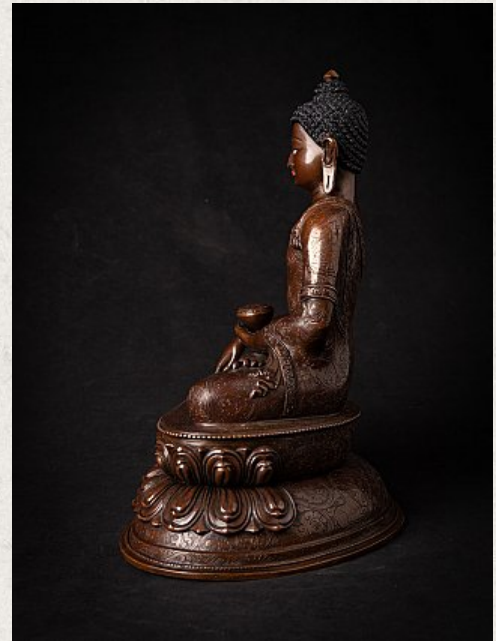

High quality bronze Nepali Buddha statue

- Material : bronze
- 30,5 cm high
- 24,6 cm wide and 18,5 cm deep
- Bhumisparsha mudra
- Newly made in very high quality !
- Originating from Nepal
- Nr: 3624-1
- Price : 950 euro

Asian art

Rielerweg 71-73

7416 ZB Deventer

The Netherlands

www.burmese-art.com

info@burmese-art.com

+31-6-22192241